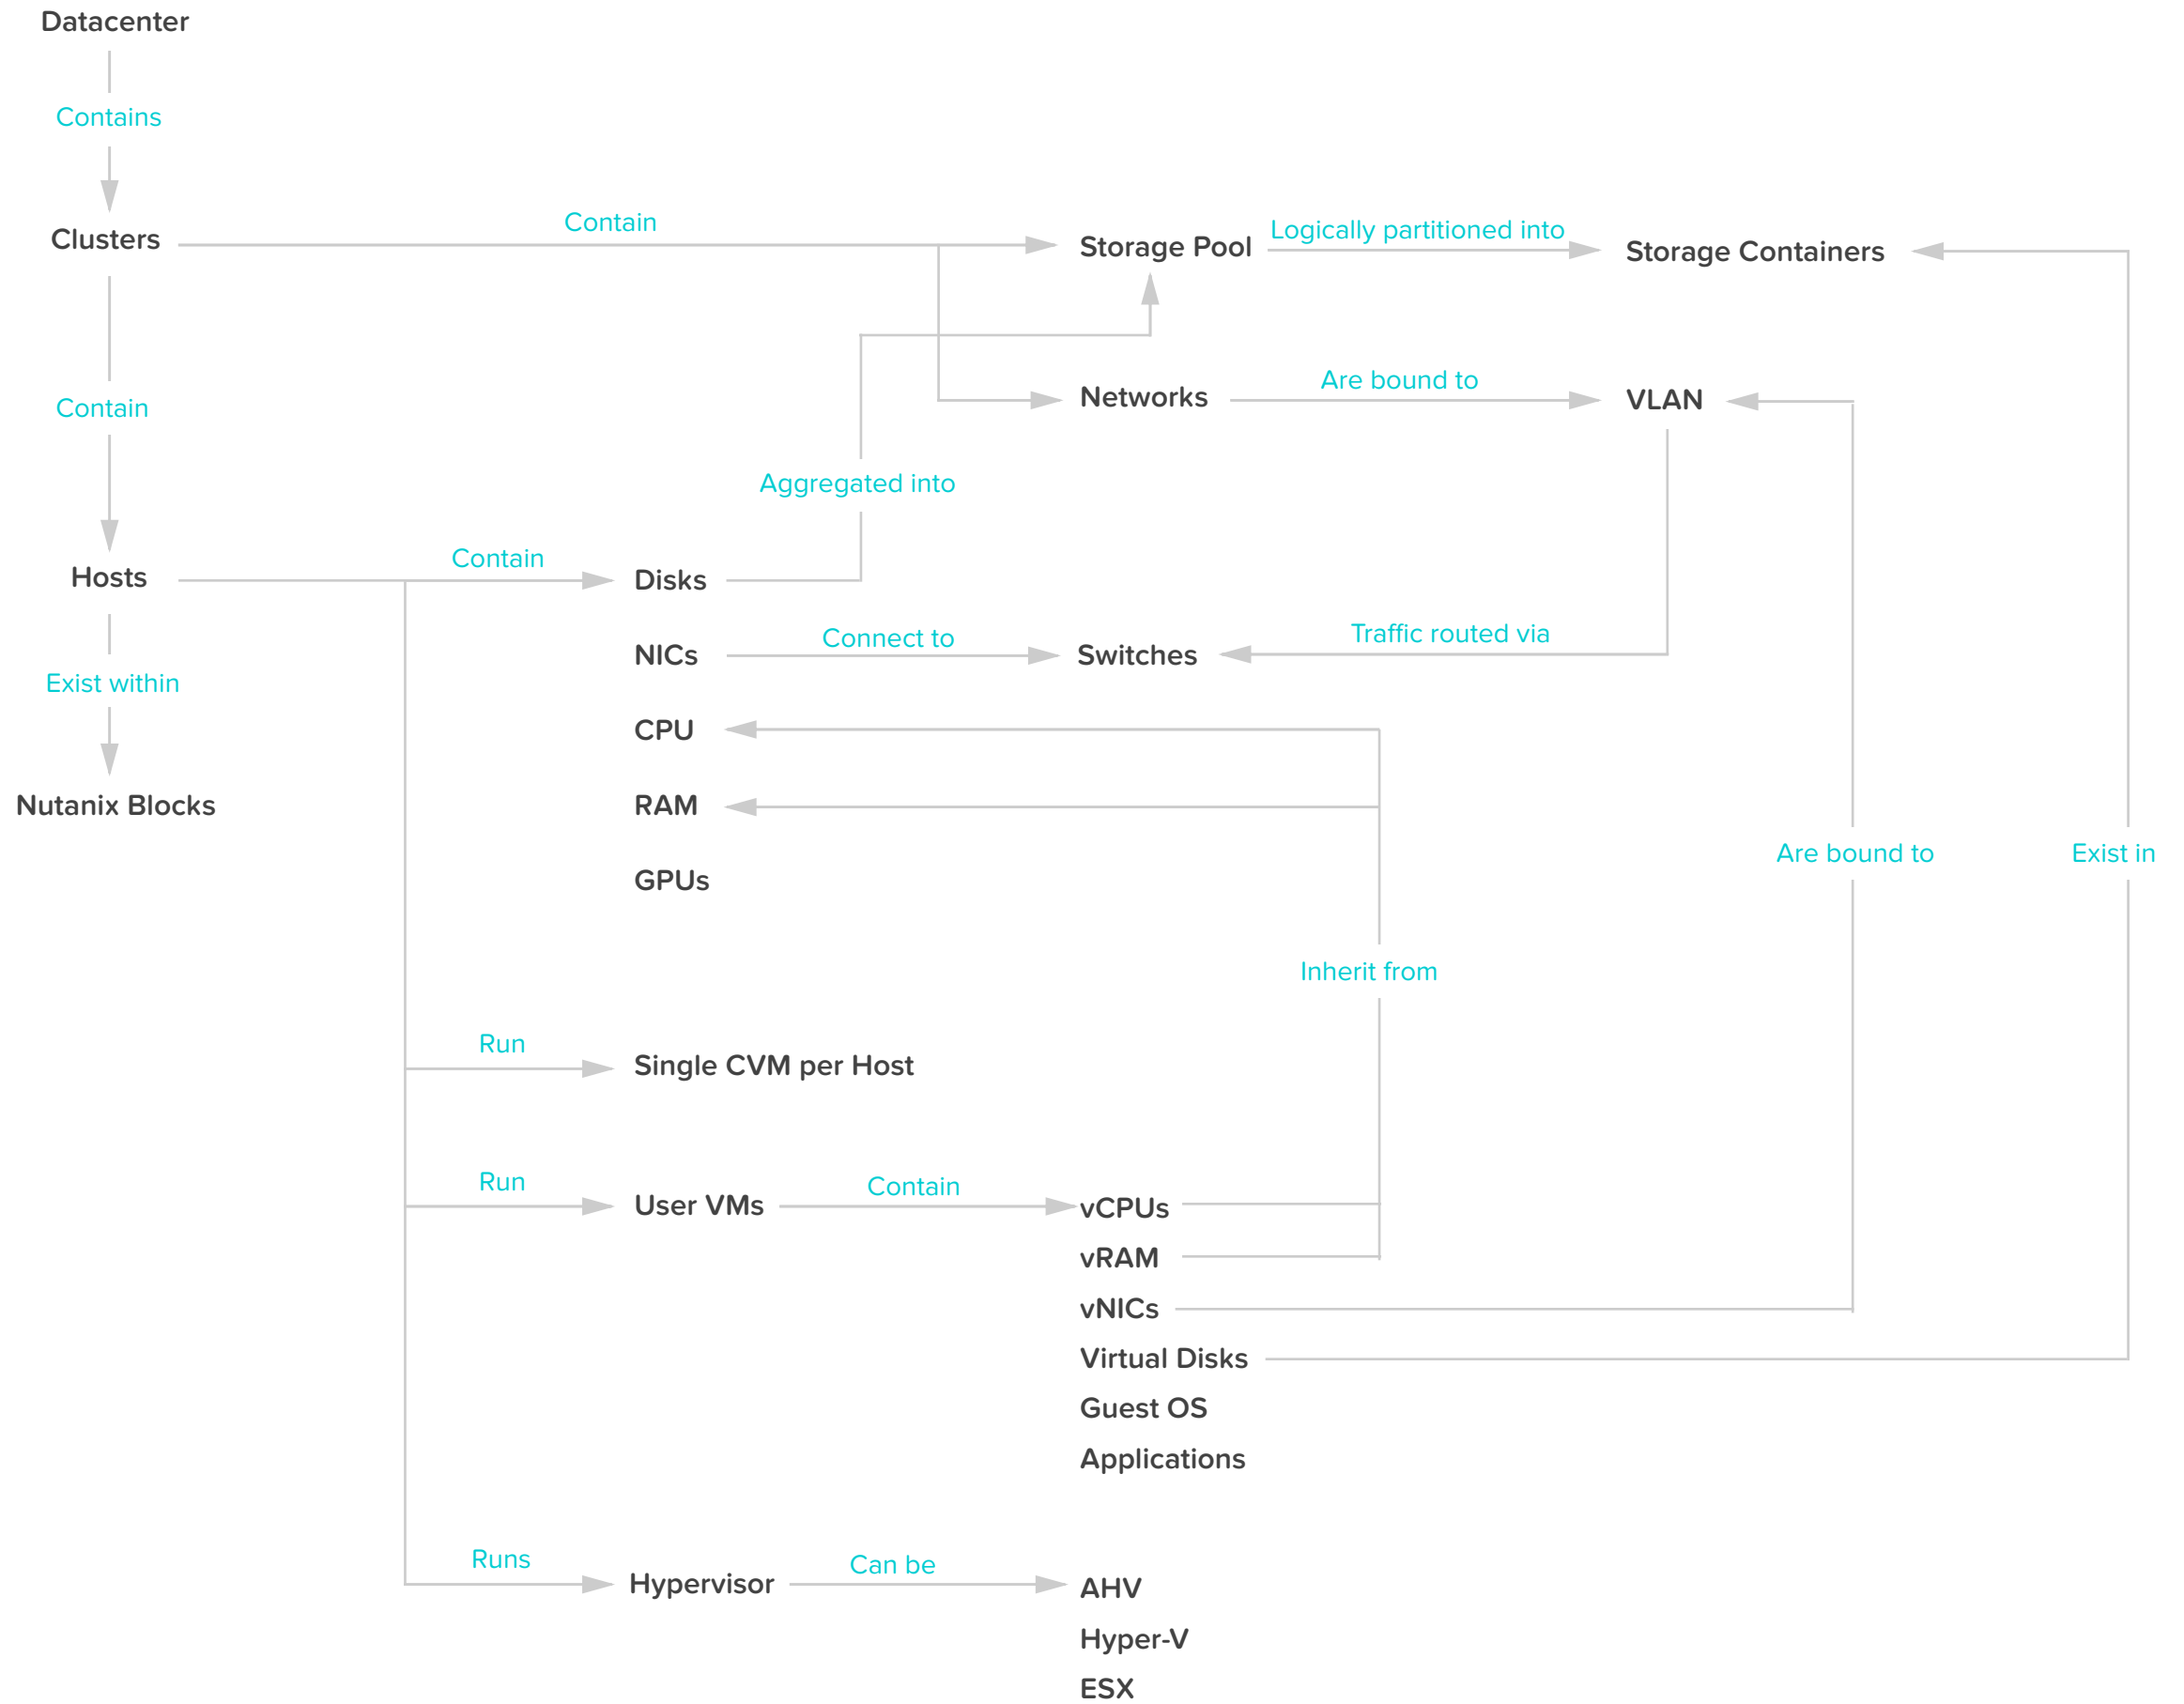

Overview

The Nutanix landscape of products and services

Core Platform

The core building blocks of web scale infrastructure

Basic Services

Standard capabilities built in to the platform

Core Nutanix Platform

Storage Services

File and block level storage capabilities for Nutanix and non-Nutanix infrastructure

Core Nutanix Platform

Analytics & Reporting

Troubleshoot, analyze and plan your data center for the future

Core Nutanix Platform

AHV

Nutanix hypervisor optimized for hyperconverged infrastructure

Core Nutanix Platform

SSP

Allows individuals to provision apps and VMs without IT intervention

Micro Segmentation

Secure network communication within the data center

Foundation

Create, configure, and deploy a Nutanix Cluster

Application Management

Manage applications and orchestrate them across clouds