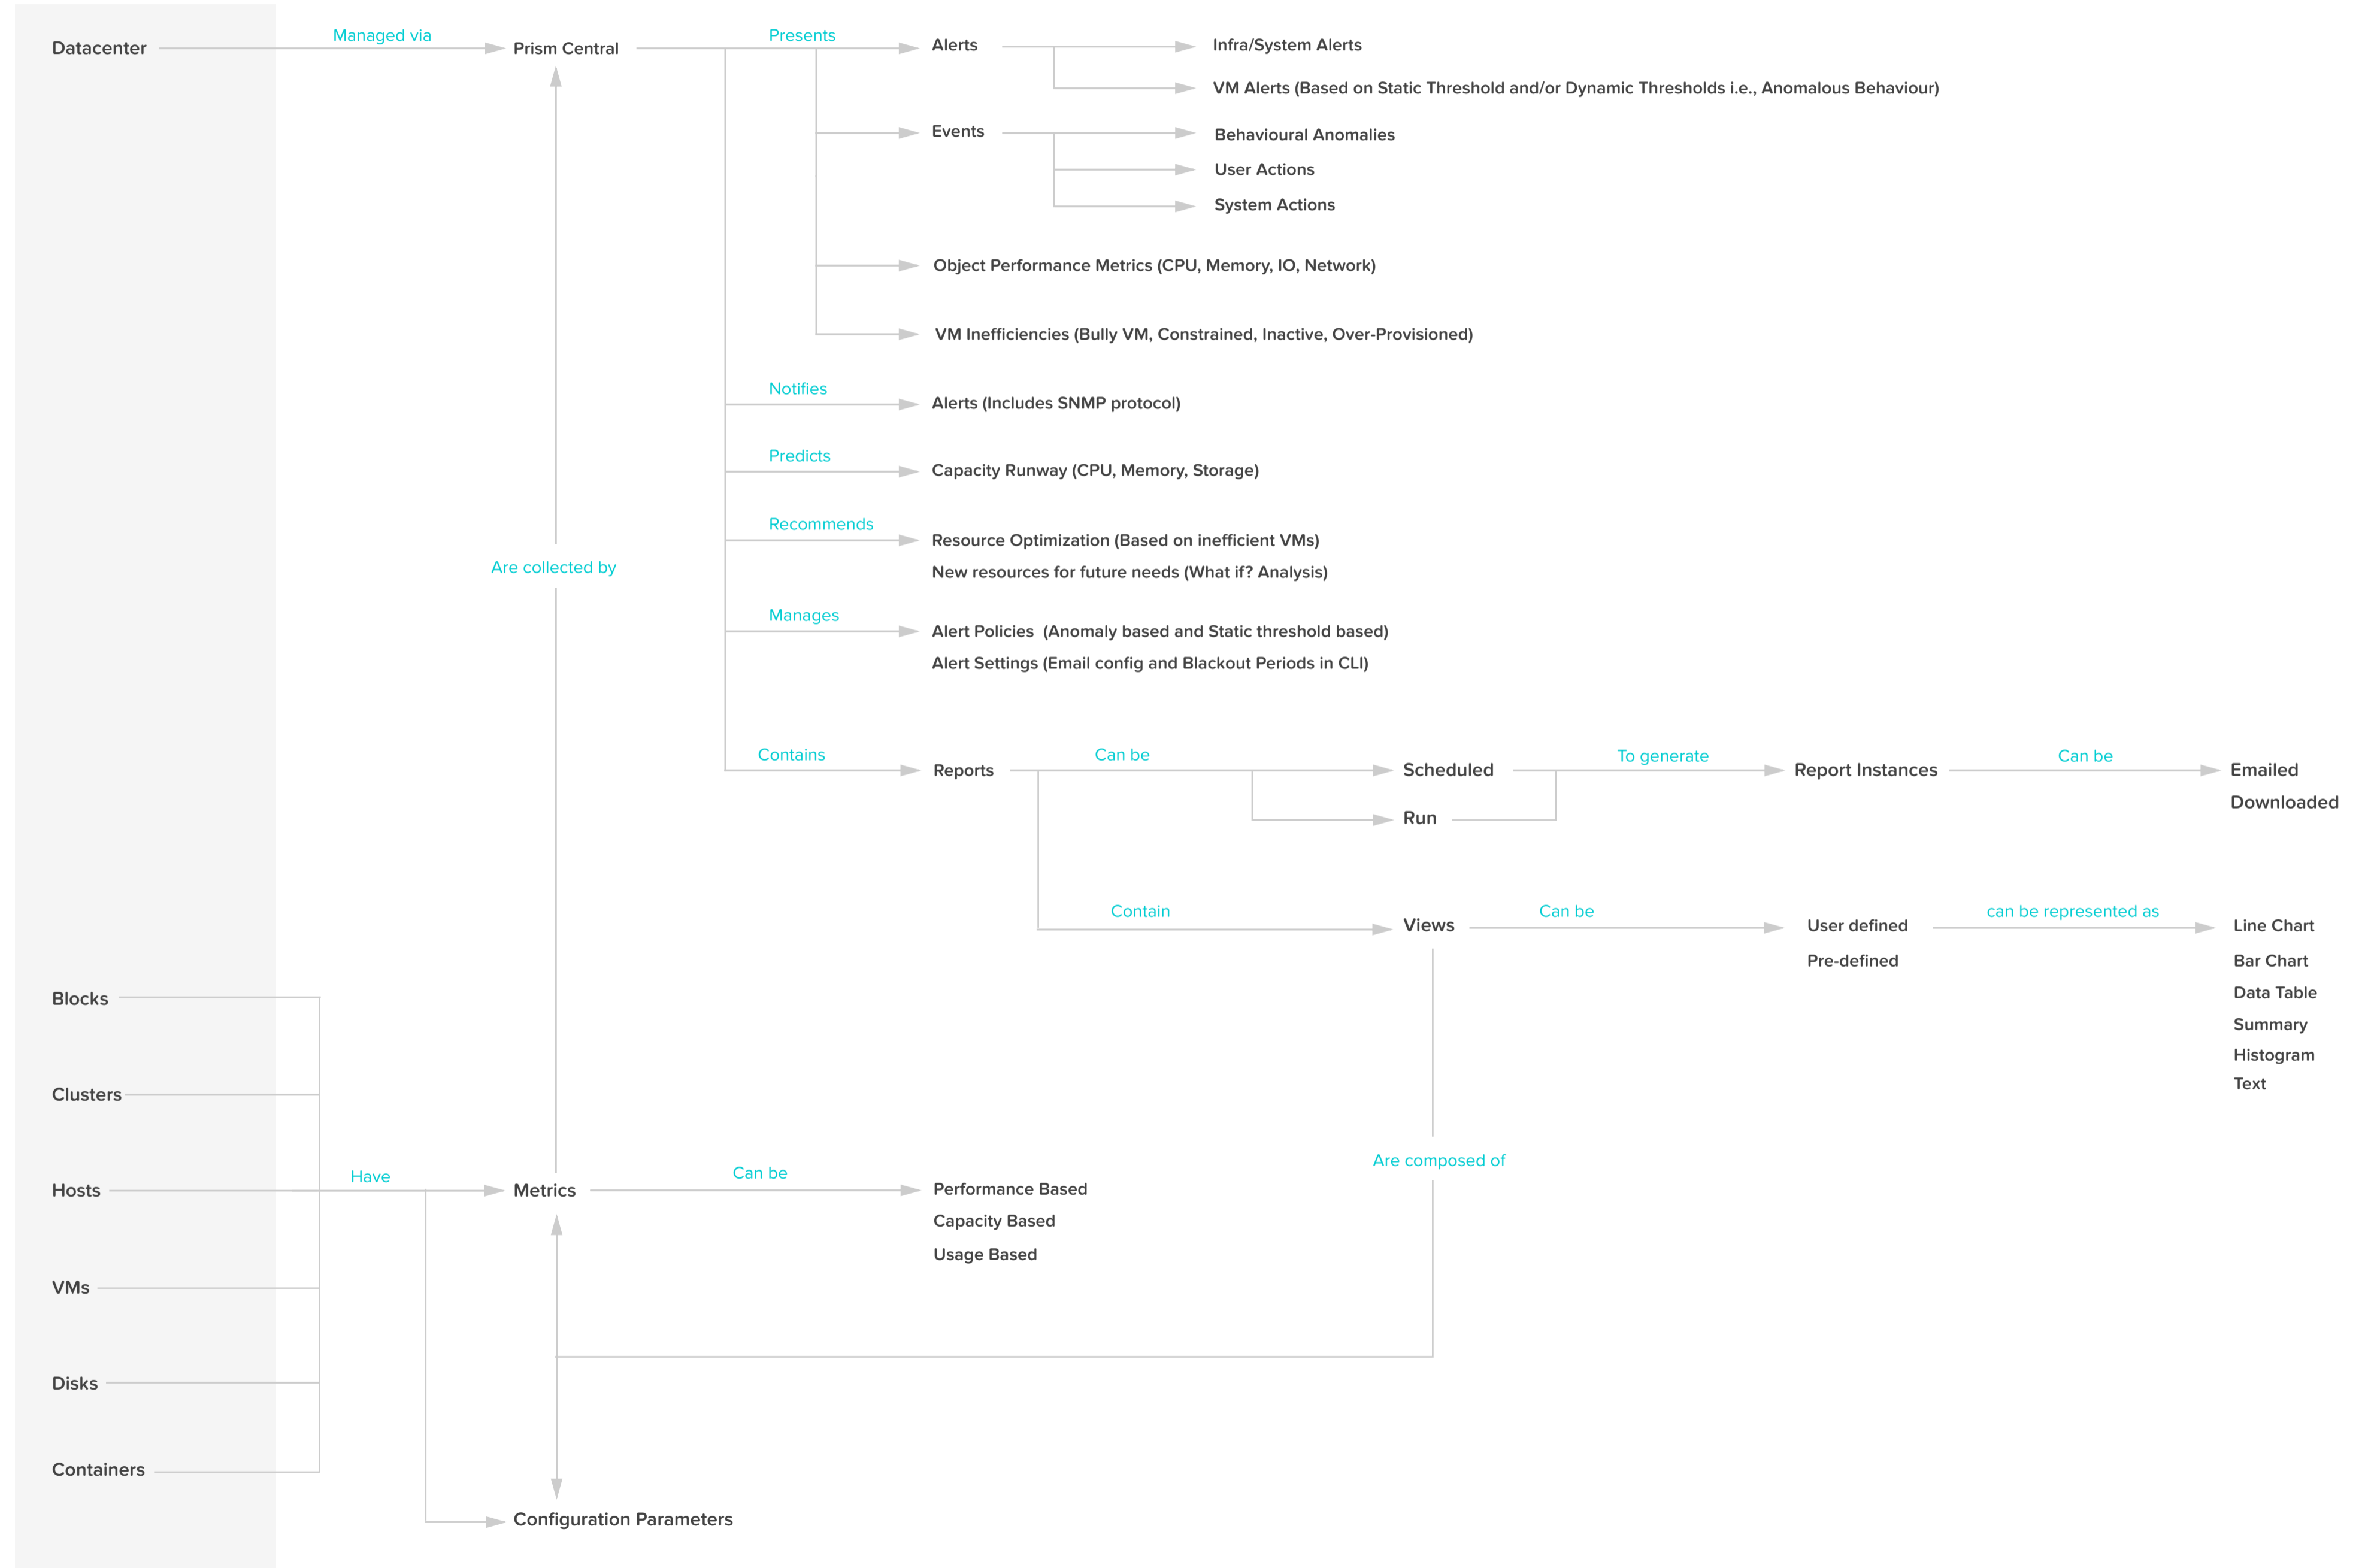

Overview

The Nutanix landscape of products and services

Core Platform

The core building blocks of web scale infrastructure

Basic Services

Standard capabilities built in to the platform

Core Nutanix Platform

Storage Services

File and block level storage capabilities for Nutanix and non-Nutanix infrastructure

Core Nutanix Platform

Analytics & Reporting

Troubleshoot, analyze and plan your data center for the future

Core Nutanix Platform

AHV

Nutanix hypervisor optimized for hyperconverged infrastructure

Core Nutanix Platform

SSP

Allows individuals to provision apps and VMs without IT intervention

Micro Segmentation

Secure network communication within the data center

Foundation

Create, configure, and deploy a Nutanix Cluster

Application Management

Manage applications and orchestrate them across clouds