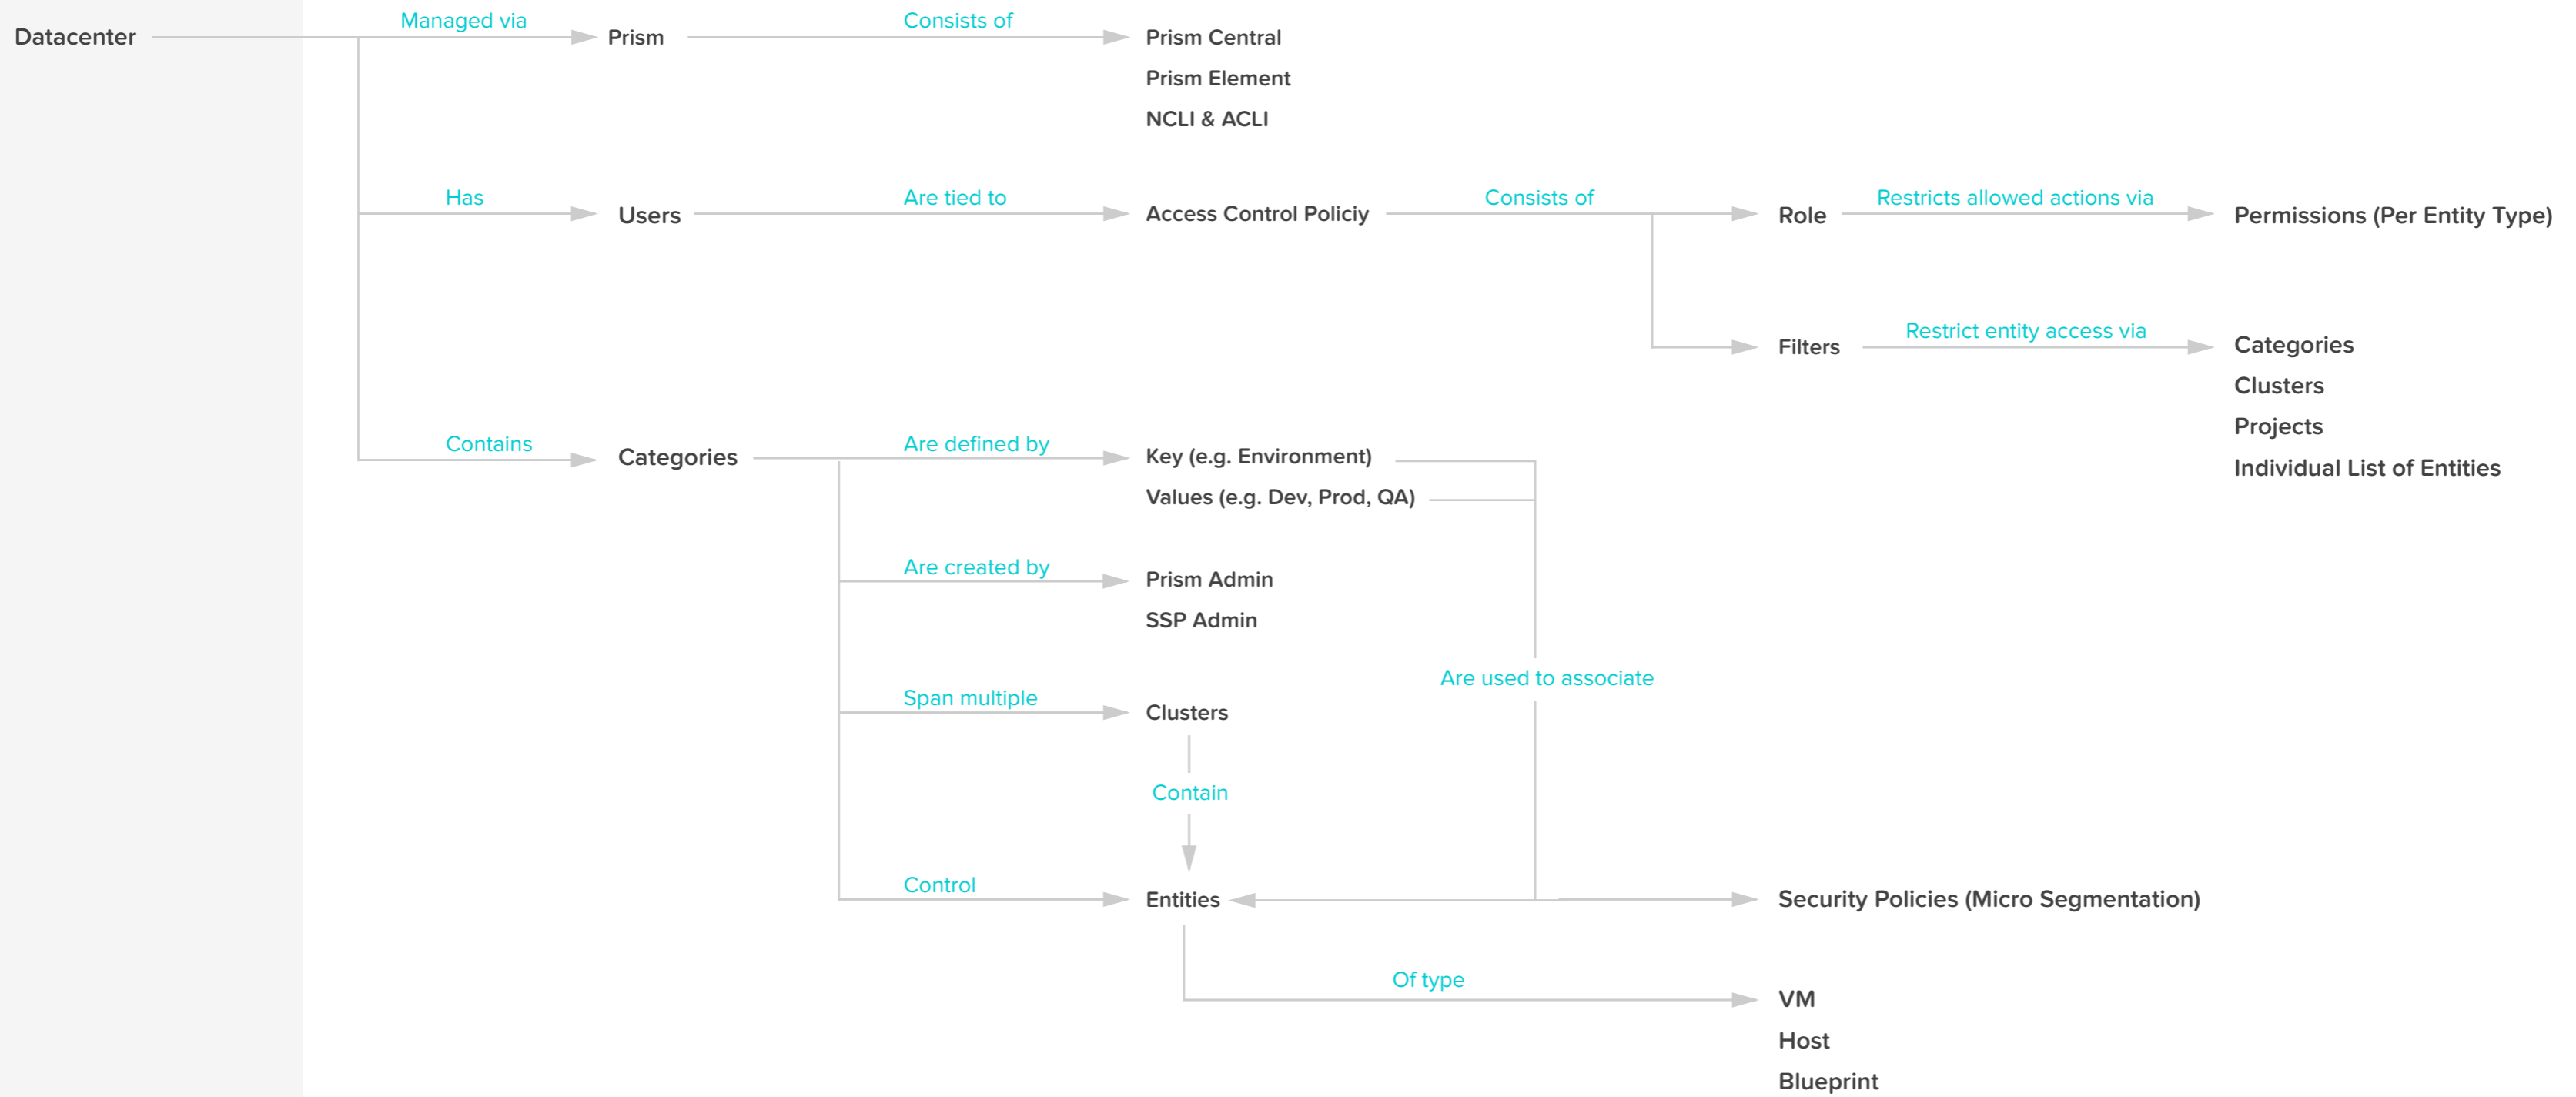

Overview

The Nutanix landscape of products and services

Core Platform

The core building blocks of web scale infrastructure

Basic Services

Standard capabilities built in to the platform

Core Nutanix Platform

Storage Services

File and block level storage capabilities for Nutanix and non-Nutanix infrastructure

Core Nutanix Platform

Analytics & Reporting

Troubleshoot, analyze and plan your data center for the future

Core Nutanix Platform

AHV

Nutanix hypervisor optimized for hyperconverged infrastructure

Core Nutanix Platform

SSP

Allows individuals to provision apps and VMs without IT intervention

Micro Segmentation

Secure network communication within the data center

Foundation

Create, configure, and deploy a Nutanix Cluster

Application Management

Manage applications and orchestrate them across clouds