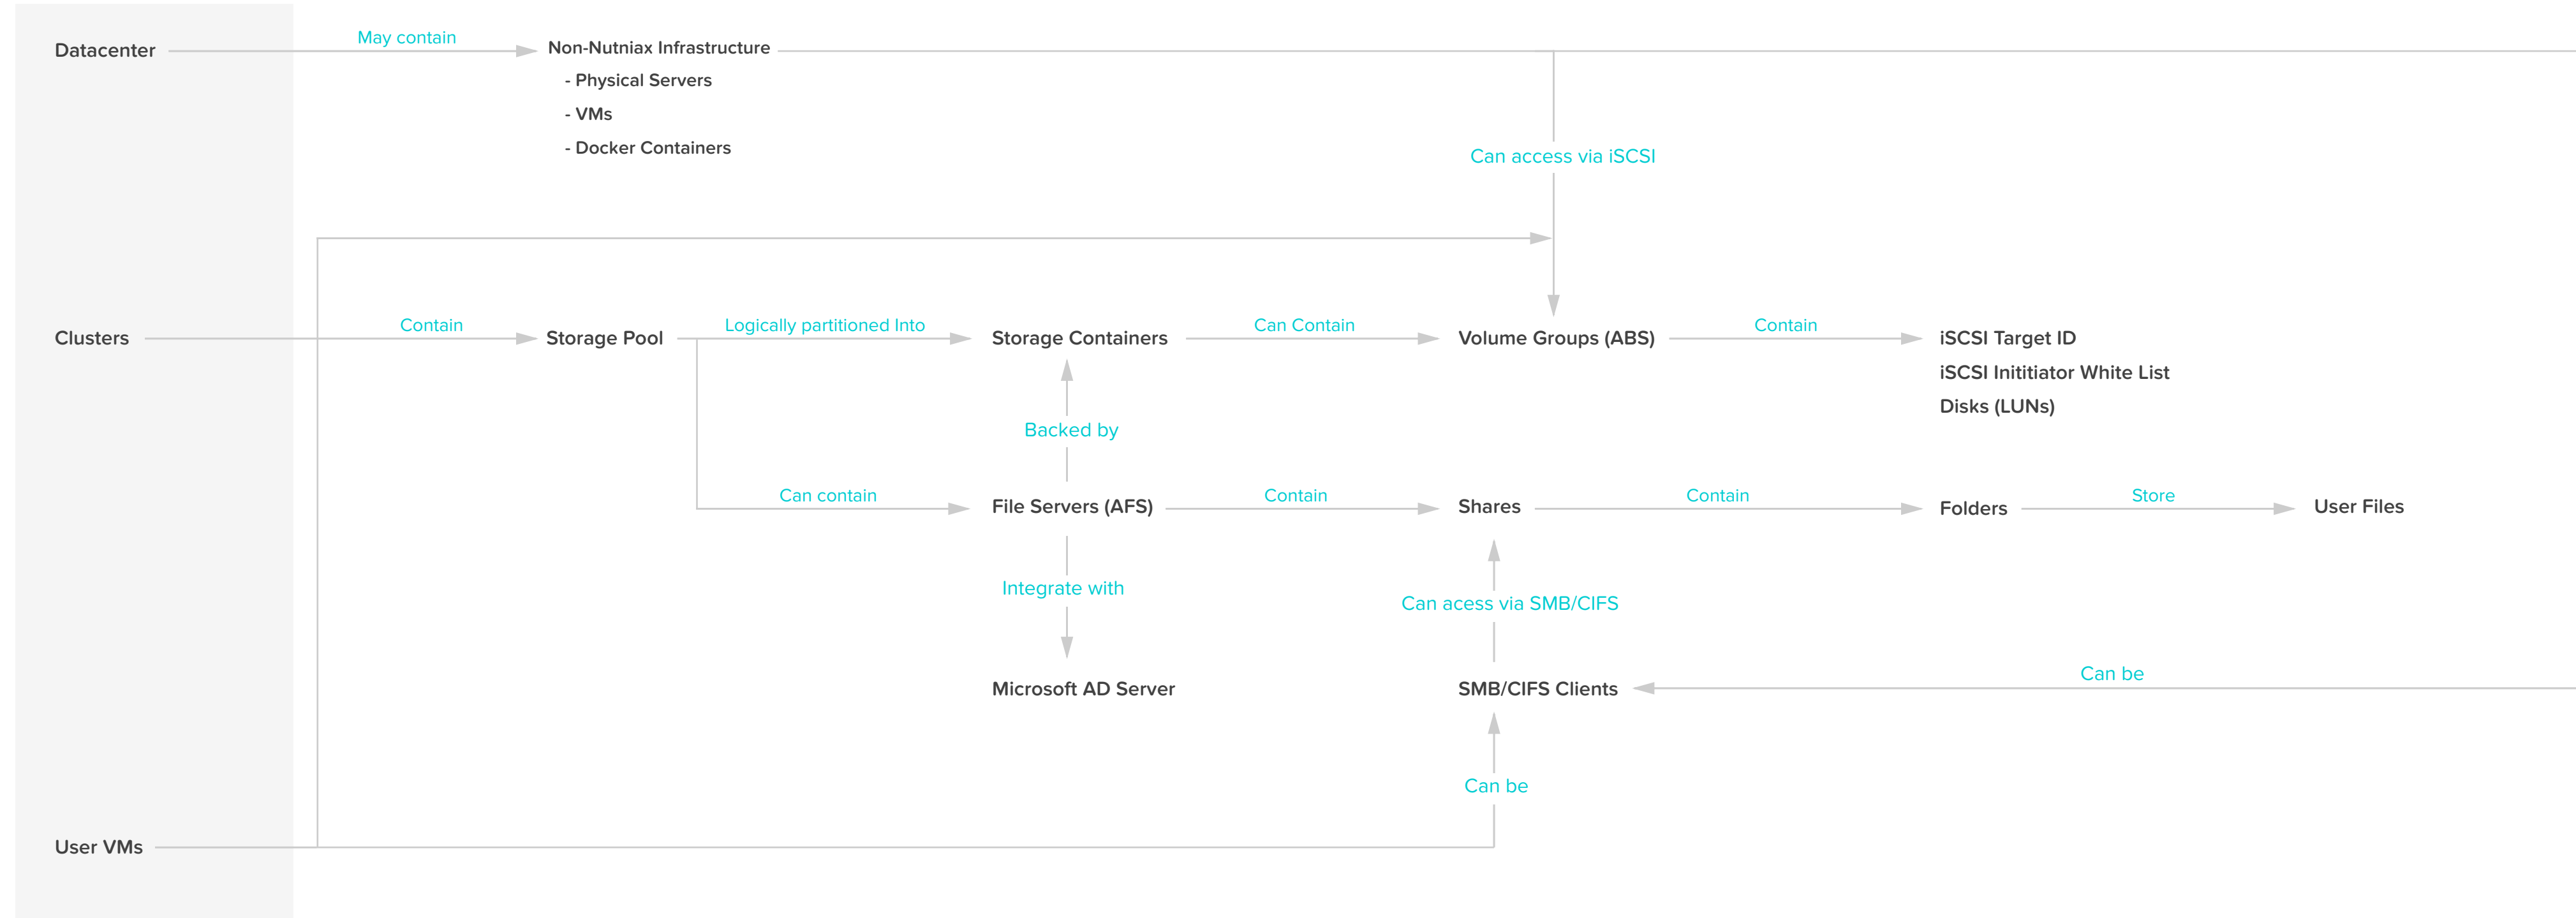

Overview

The Nutanix landscape of products and services

Core Platform

The core building blocks of web scale infrastructure

Basic Services

Standard capabilities built in to the platform

Core Nutanix Platform

Storage Services

File and block level storage capabilities for Nutanix and non-Nutanix infrastructure

Core Nutanix Platform

Analytics & Reporting

Troubleshoot, analyze and plan your data center for the future

Core Nutanix Platform

AHV

Nutanix hypervisor optimized for hyperconverged infrastructure

Core Nutanix Platform

SSP

Allows individuals to provision apps and VMs without IT intervention

Micro Segmentation

Secure network communication within the data center

Foundation

Create, configure, and deploy a Nutanix Cluster

Application Management

Manage applications and orchestrate them across clouds