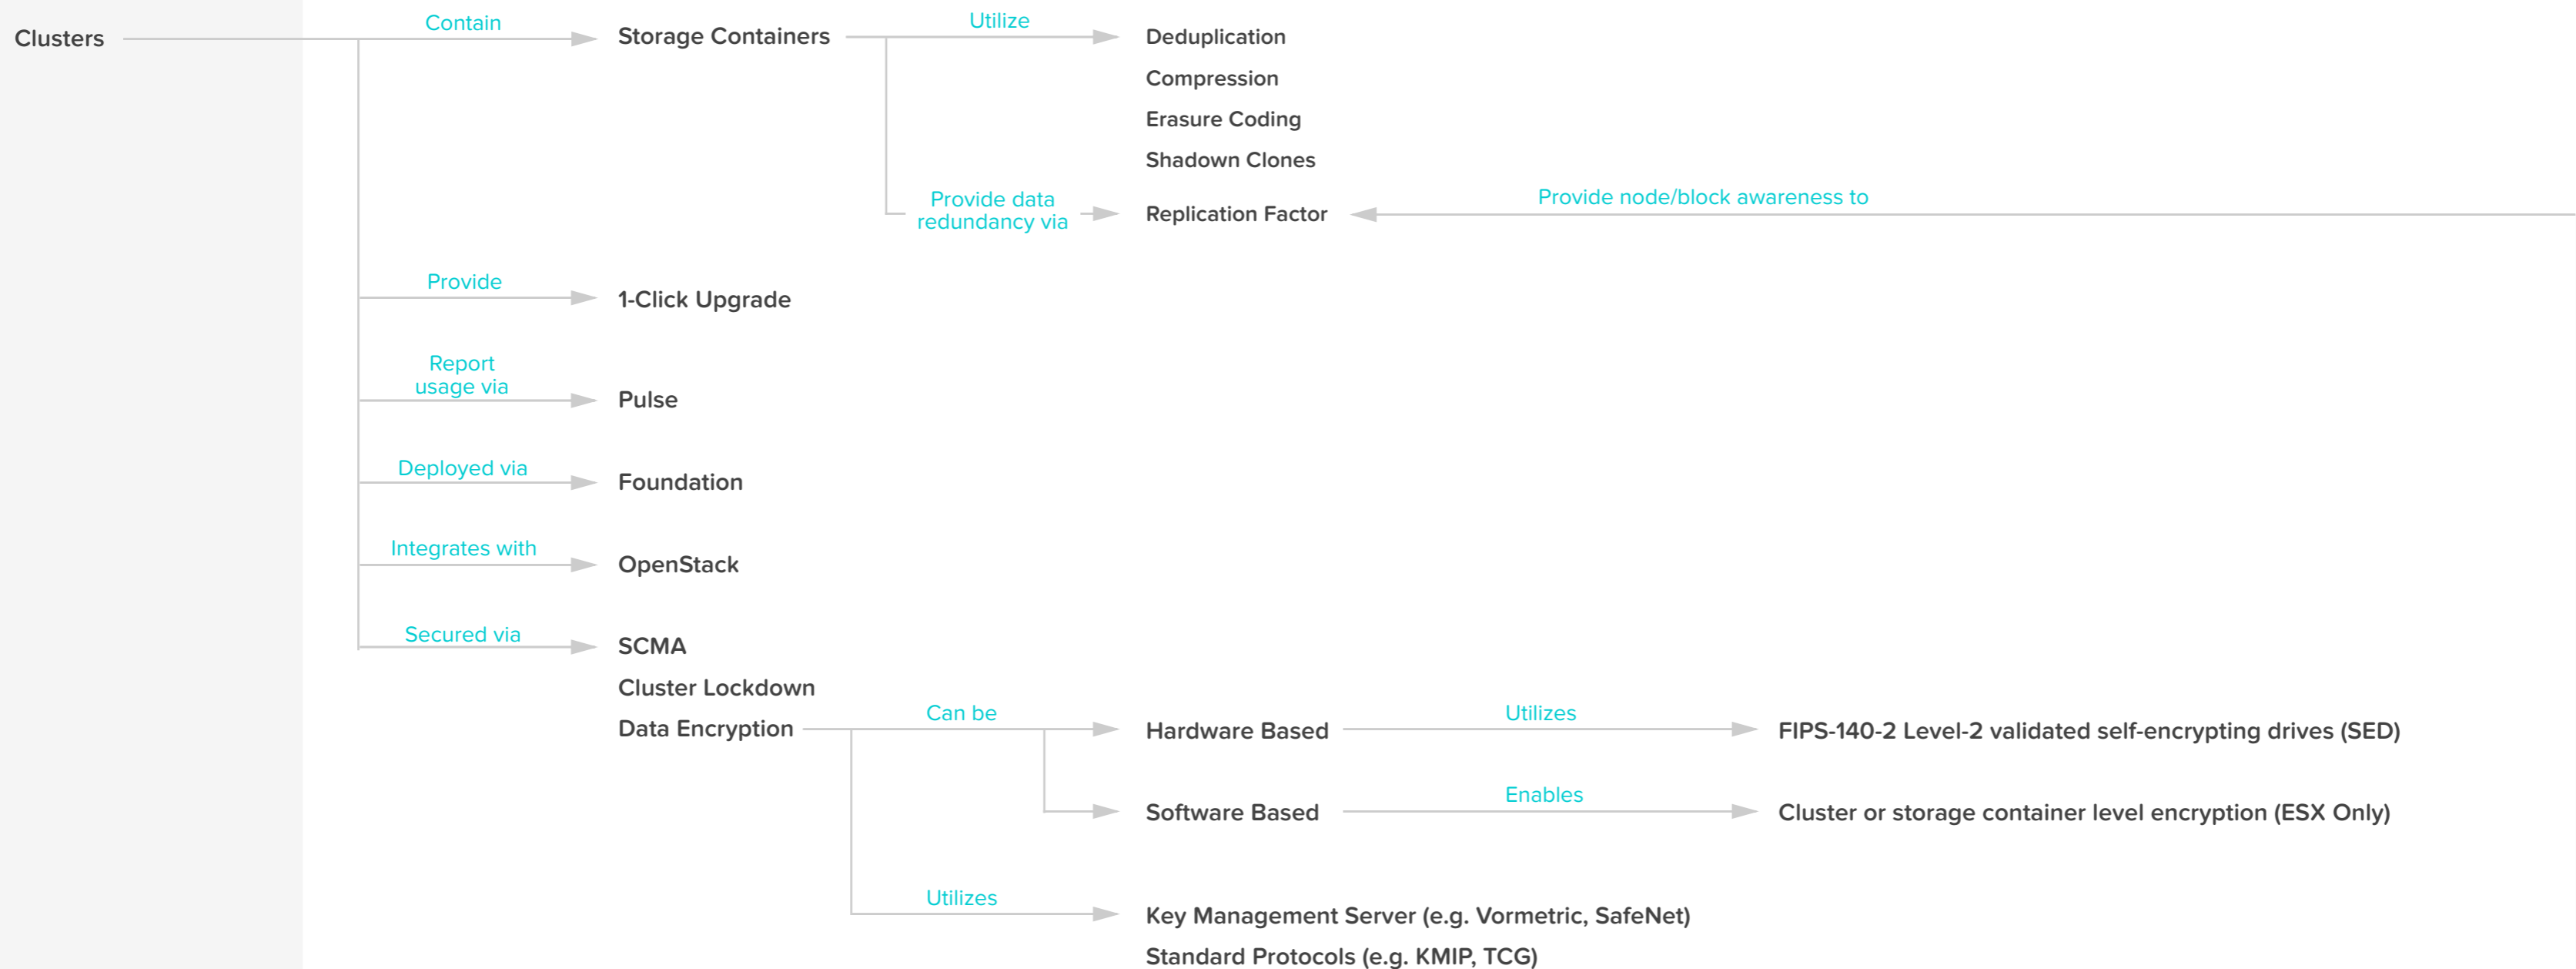

Overview

The Nutanix landscape of products and services

Core Platform

The core building blocks of web scale infrastructure

Basic Services

Standard capabilities built in to the platform

Core Nutanix Platform

Storage Services

File and block level storage capabilities for Nutanix and non-Nutanix infrastructure

Core Nutanix Platform

Analytics & Reporting

Troubleshoot, analyze and plan your data center for the future

Core Nutanix Platform

AHV

Nutanix hypervisor optimized for hyperconverged infrastructure

Core Nutanix Platform

SSP

Allows individuals to provision apps and VMs without IT intervention

Micro Segmentation

Secure network communication within the data center