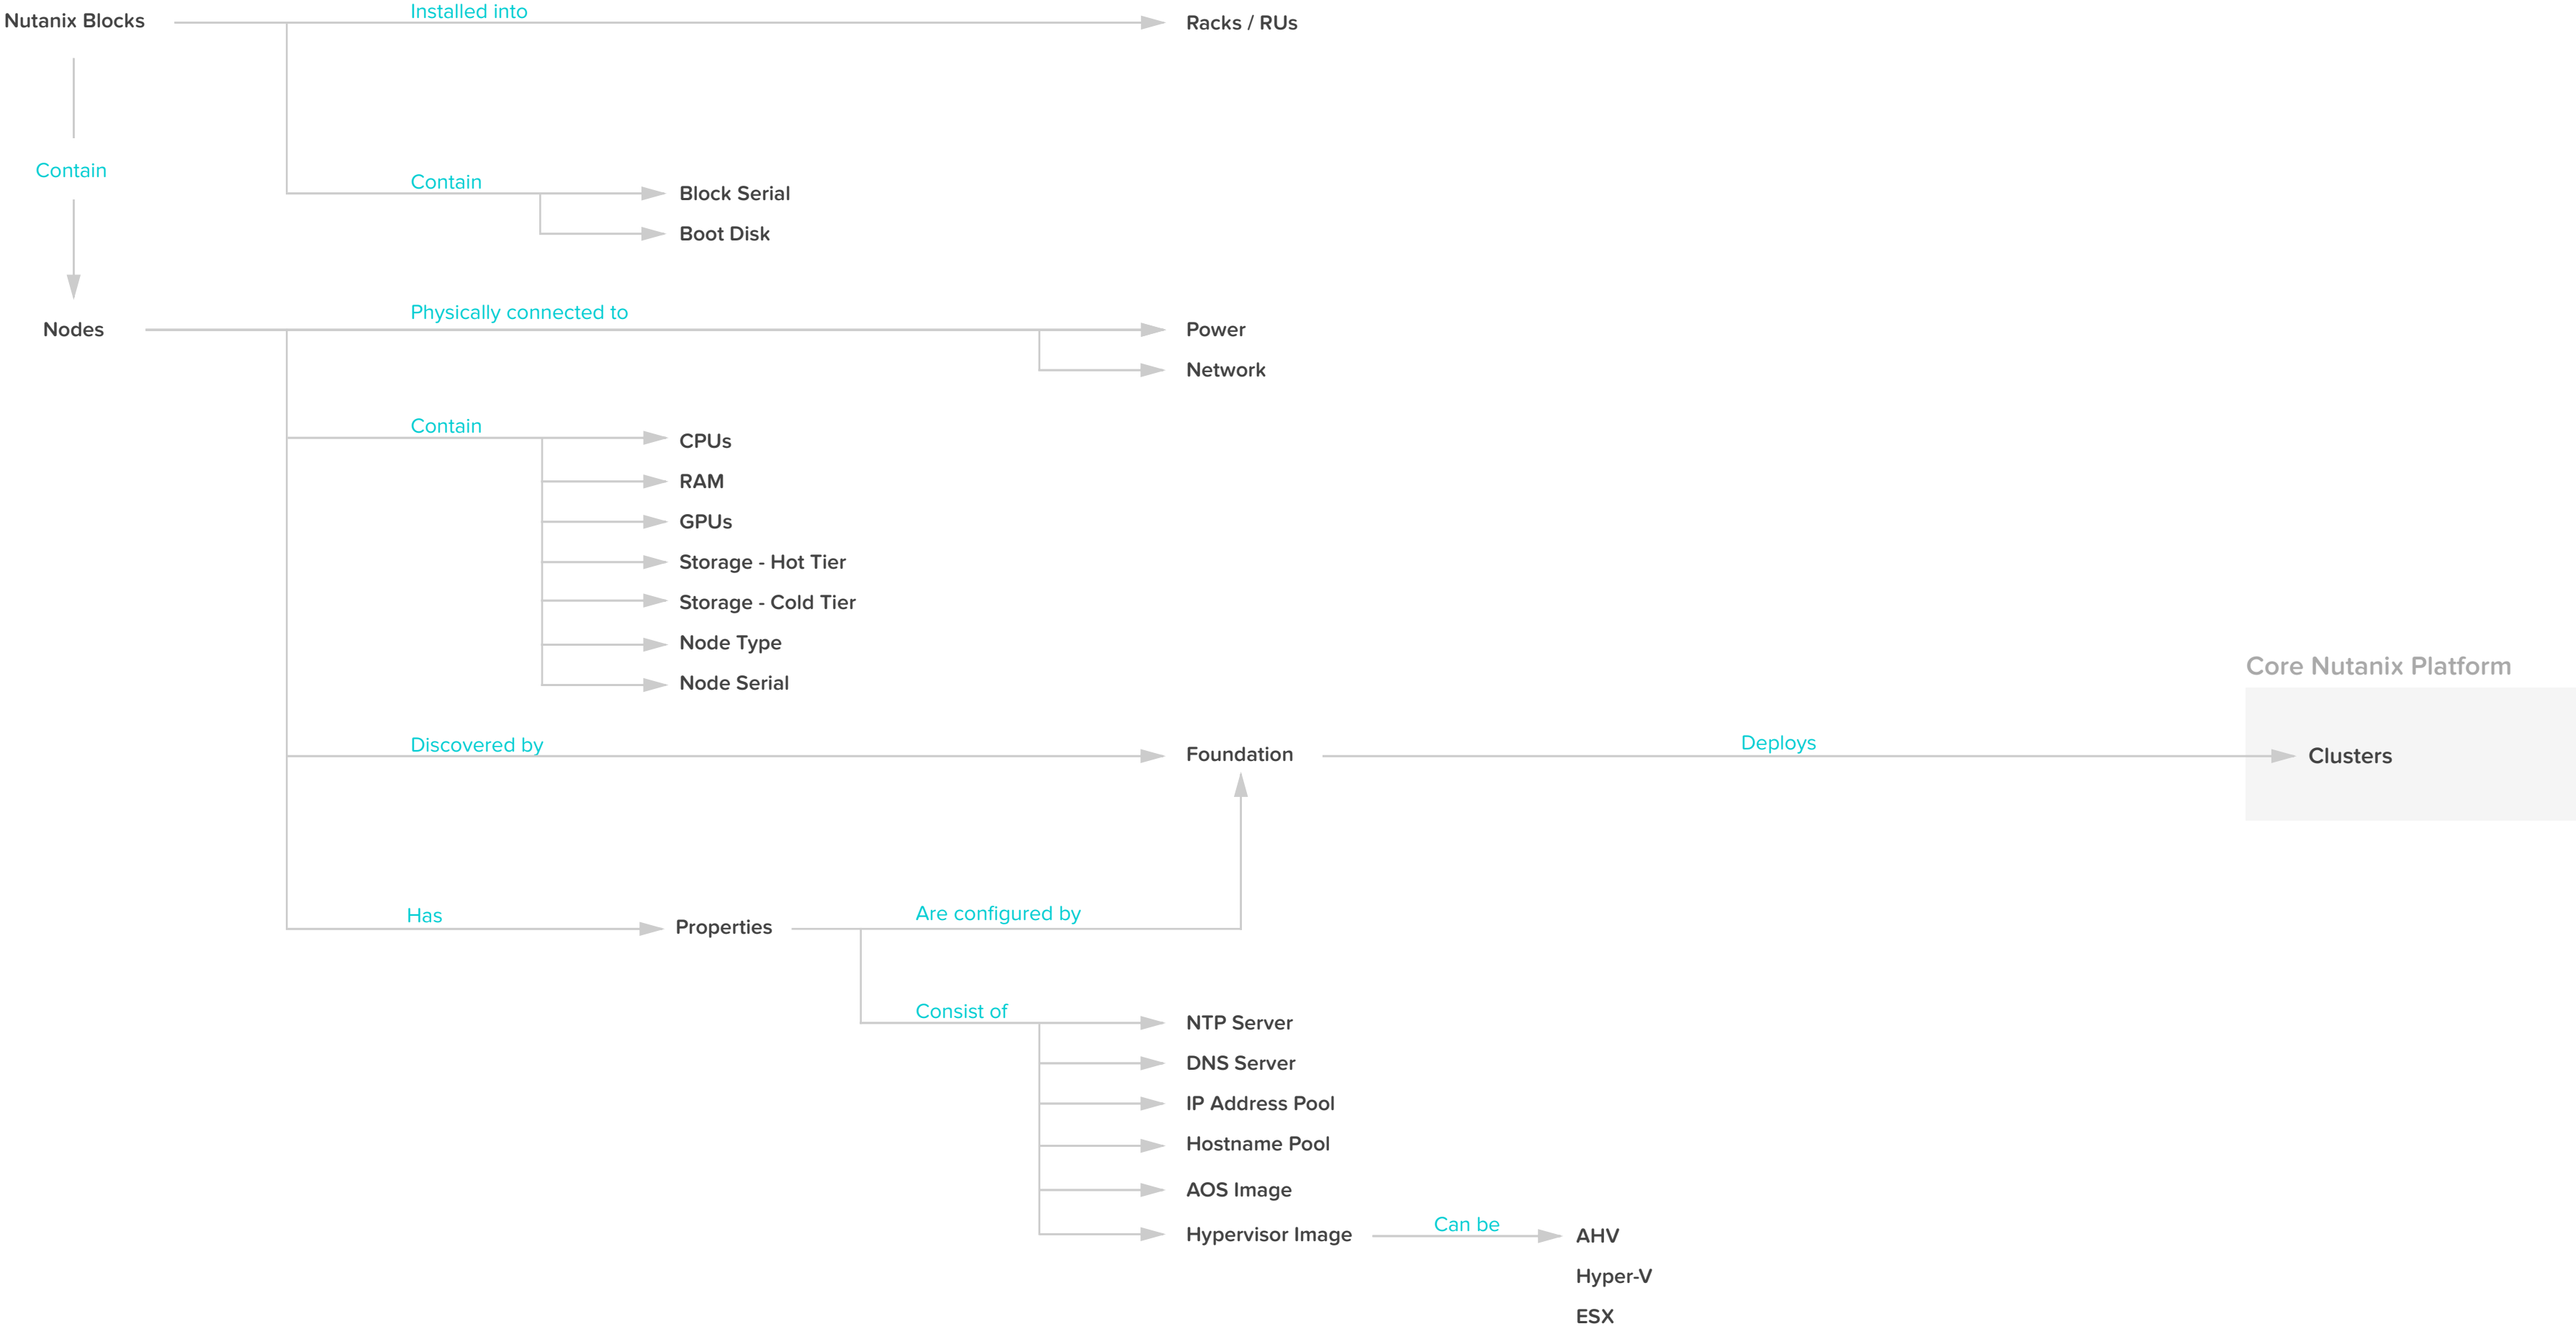

Core Nutanix Platform

AHV

Nutanix hypervisor optimized for hyperconverged infrastructure

Core Nutanix Platform

SSP

Allows individuals to provision apps and VMs without IT intervention

Micro Segmentation

Secure network communication within the data center

Foundation

Create, configure, and deploy a Nutanix Cluster

Application Management

Manage applications and orchestrate them across clouds