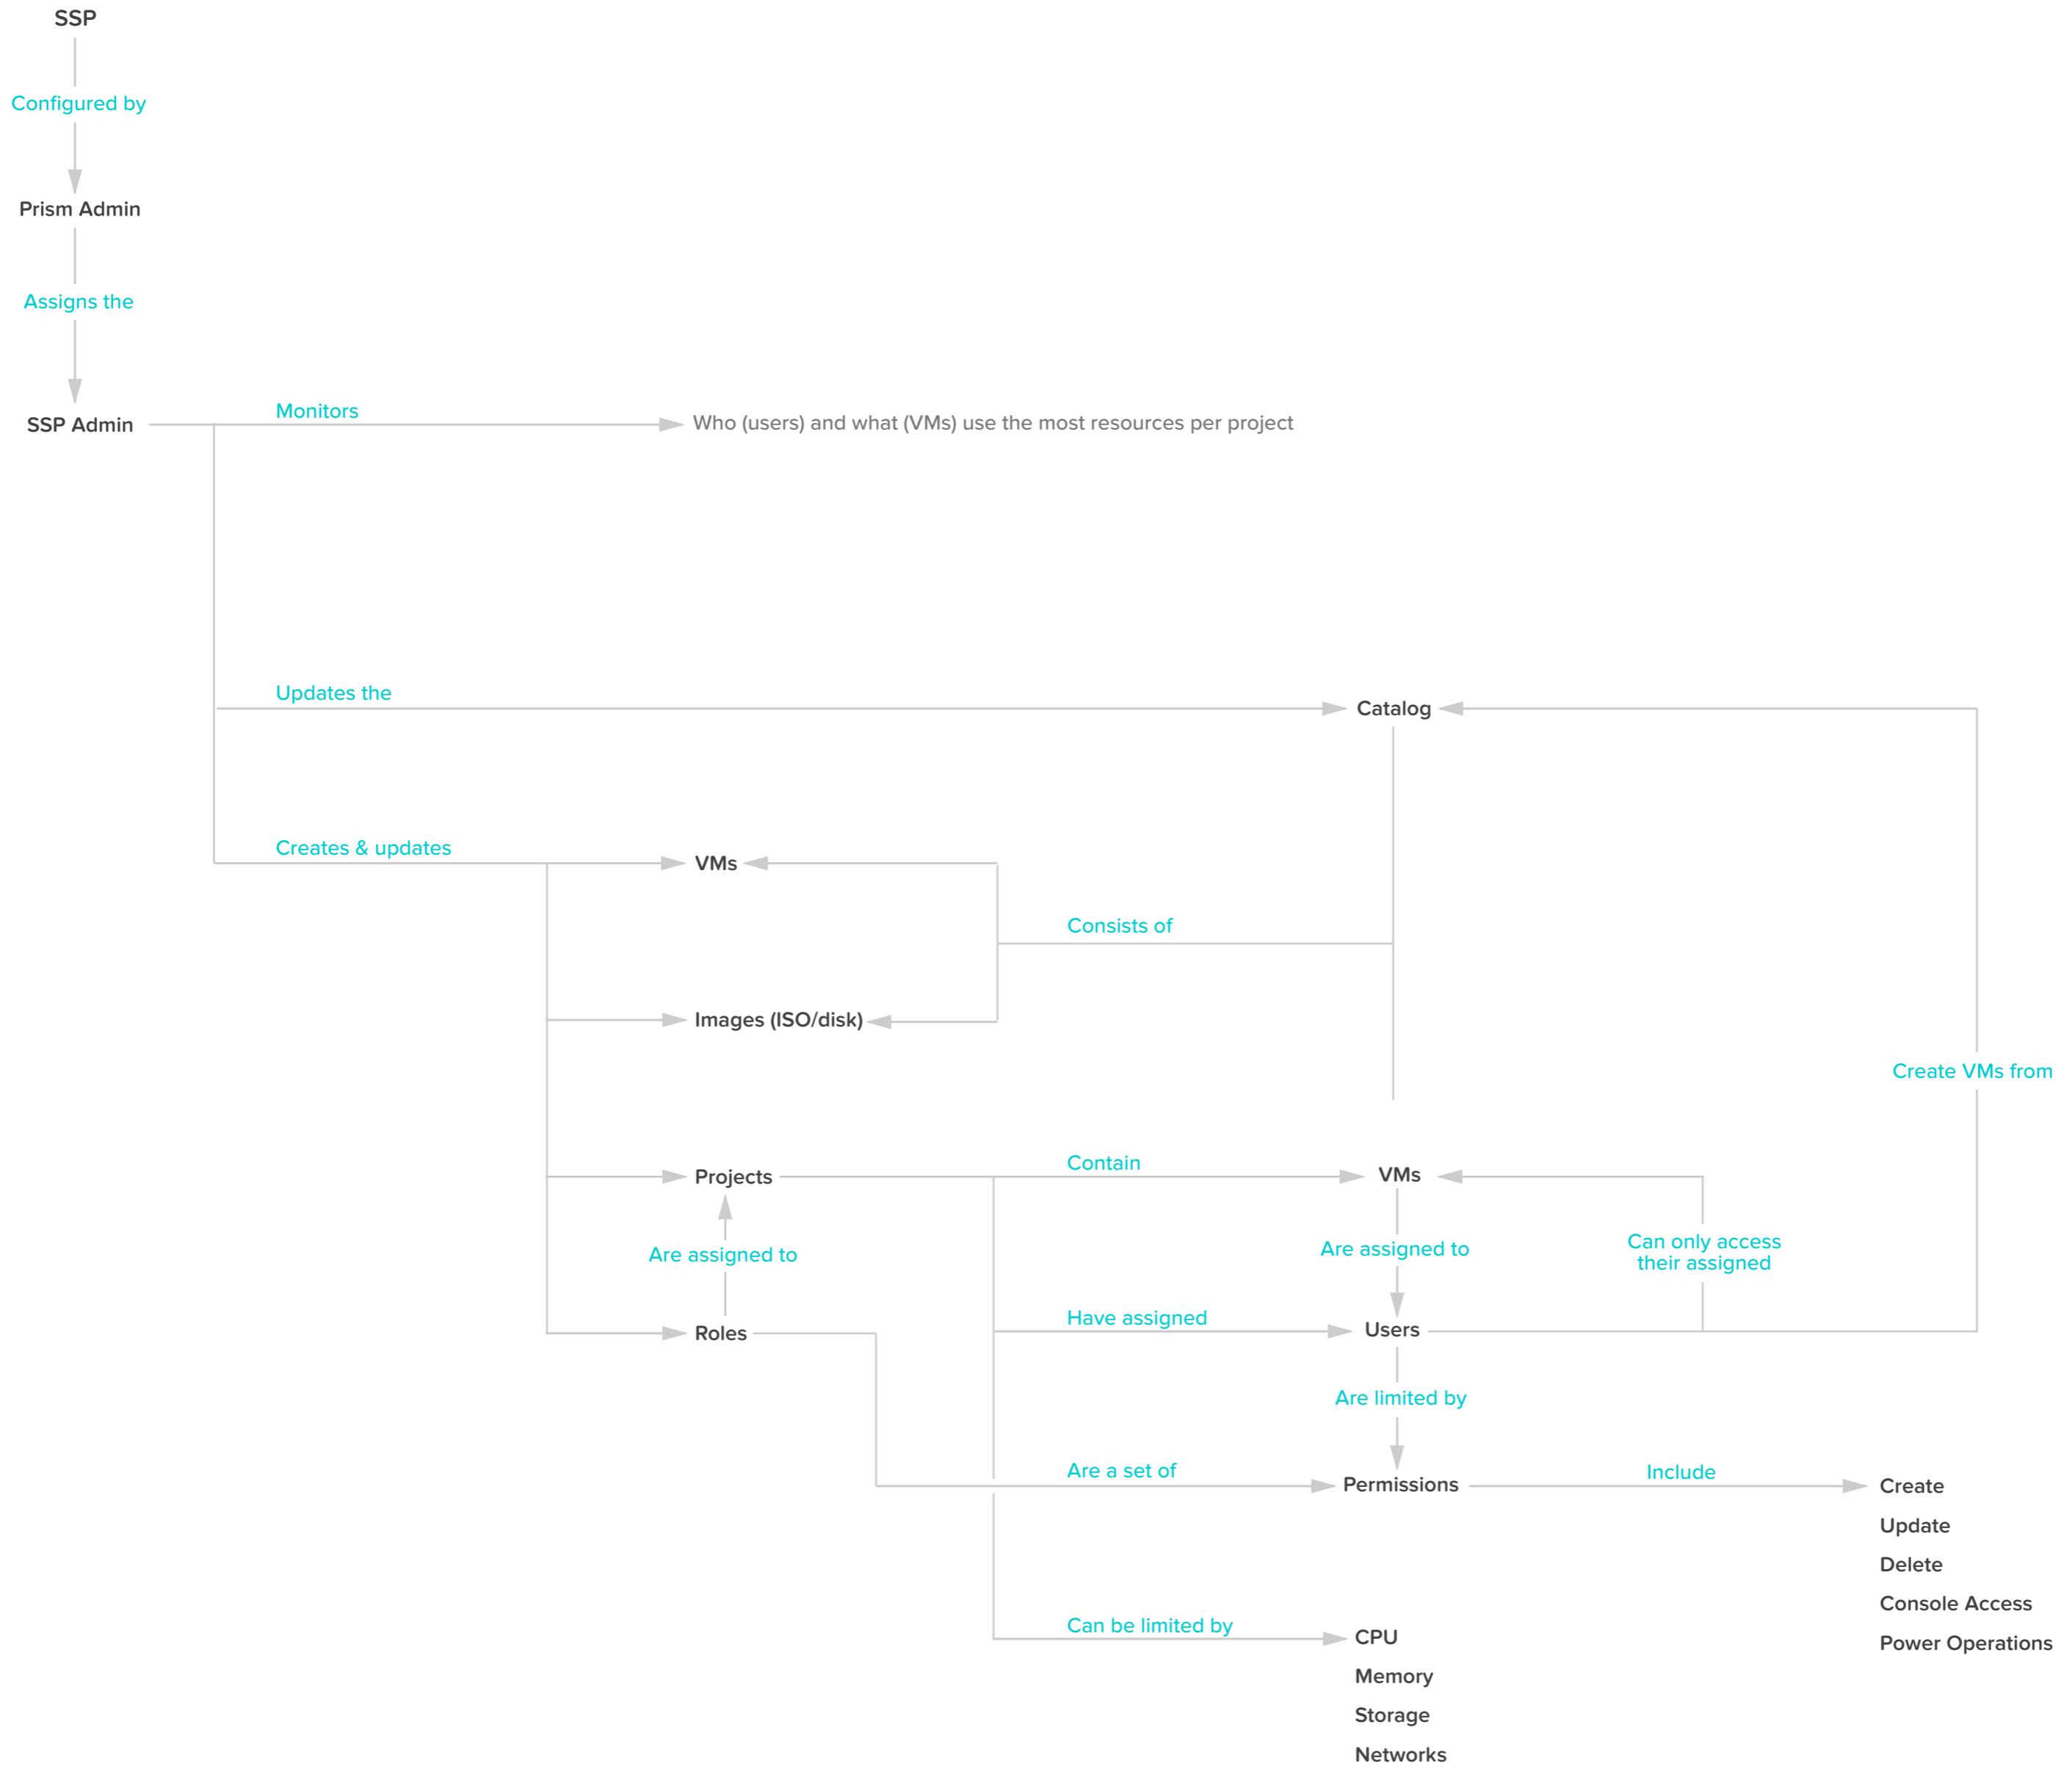

Overview

The Nutanix landscape of products and services

Core Platform

The core building blocks of web scale infrastructure

Basic Services

Standard capabilities built in to the platform

Core Nutanix Platform

Core Nutanix Platform

AHV

Nutanix hypervisor optimized for hyperconverged infrastructure

Core Nutanix Platform

SSP

Allows individuals to provision apps and VMs without IT intervention

Micro Segmentation

Secure network communication within the data center

Foundation

Create, configure, and deploy a Nutanix Cluster

Application Management

Manage applications and orchestrate them across clouds