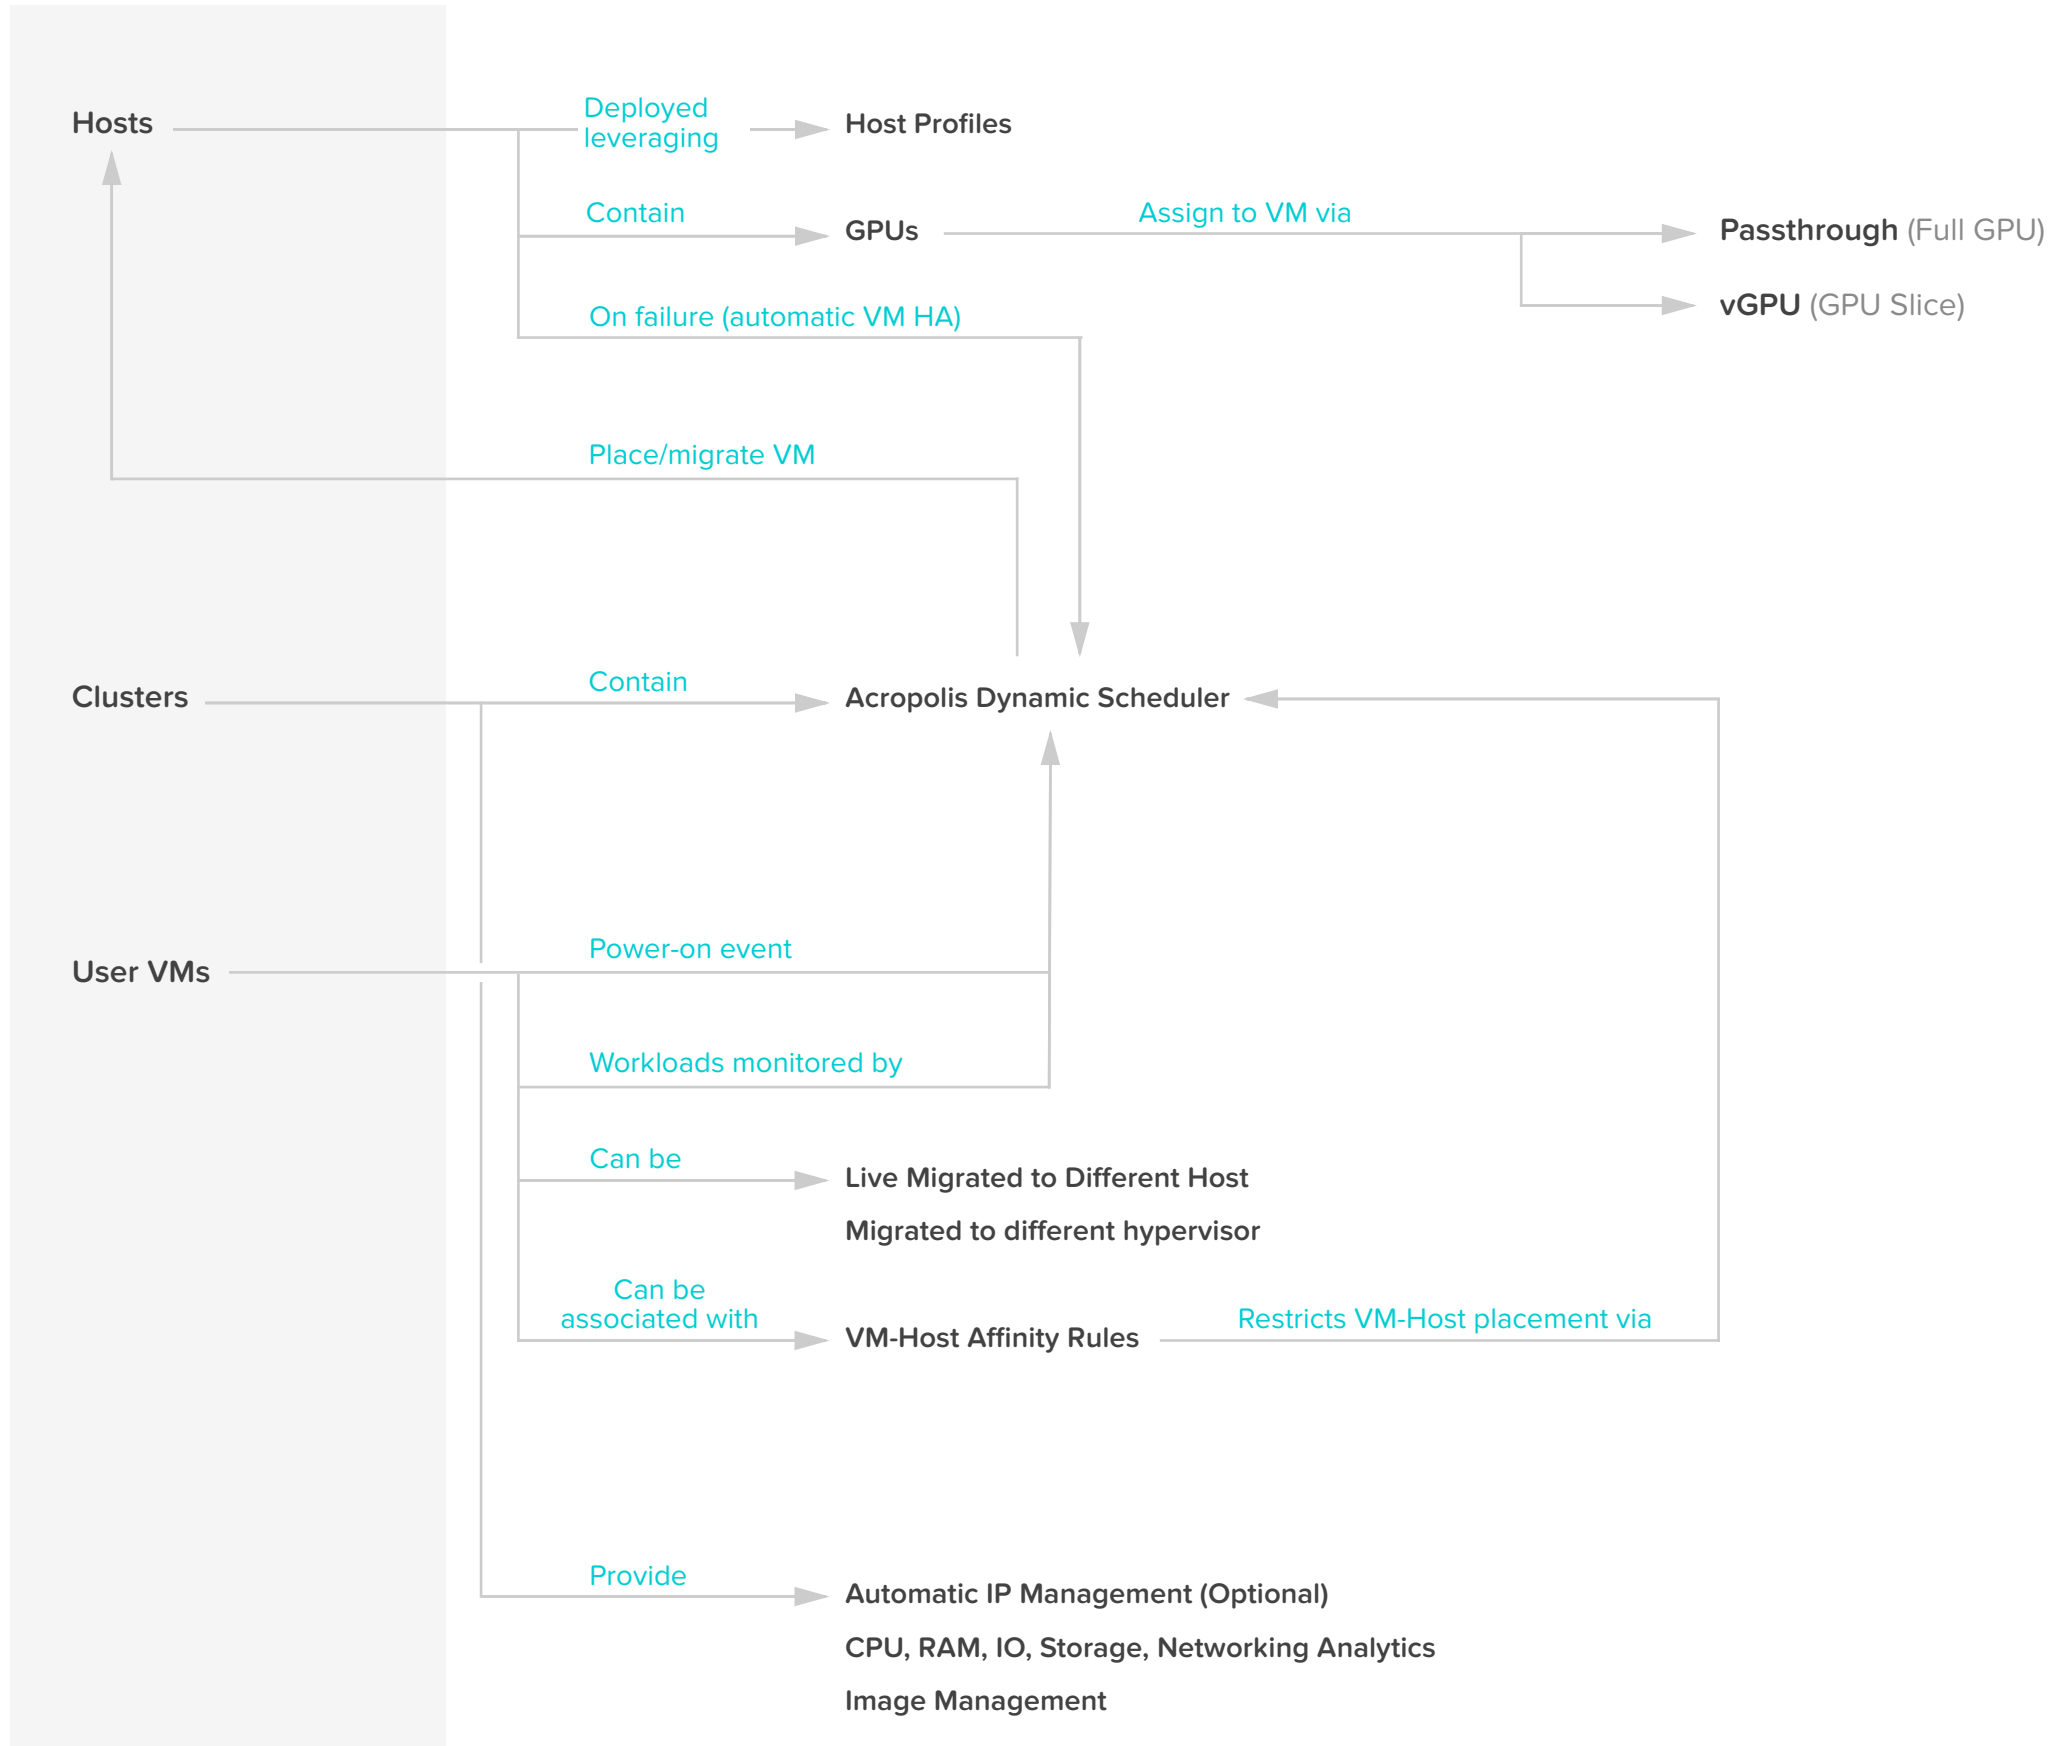

Overview

The Nutanix landscape of products and services

Core Platform

The core building blocks of web scale infrastructure

Basic Services

Standard capabilities built in to the platform

Core Nutanix Platform

Storage Services

File and block level storage capabilities for Nutanix and non-Nutanix infrastructure

Core Nutanix Platform

Analytics & Reporting

Troubleshoot, analyze and plan your data center for the future

Core Nutanix Platform

AHV

Nutanix hypervisor optimized for hyperconverged infrastructure

Core Nutanix Platform

SSP

Allows individuals to provision apps and VMs without IT intervention

Micro Segmentation

Secure network communication within the data center

Foundation

Create, configure, and deploy a Nutanix Cluster

Application Management

Manage applications and orchestrate them across clouds