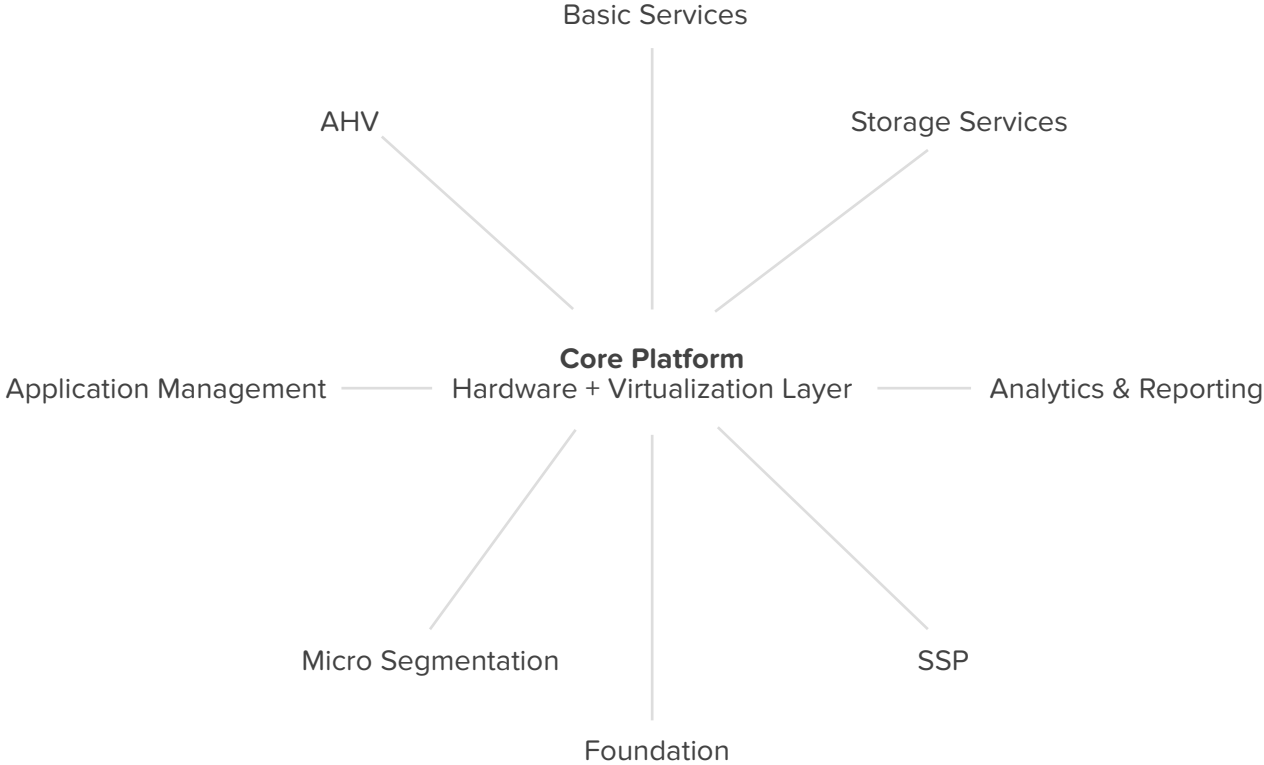

Overview

The Nutanix landscape of products and services

Core Platform

The core building blocks of web scale infrastructure

Basic Services

Standard capabilities built in to the platform

Core Nutanix Platform

Storage Services

File and block level storage capabilities for Nutanix and non-Nutanix infrastructure

Core Nutanix Platform

Analytics & Reporting

Troubleshoot, analyze and plan your data center for the future

Core Nutanix Platform

AHV

Nutanix hypervisor optimized for hyperconverged infrastructure

Core Nutanix Platform

SSP

Allows individuals to provision apps and VMs without IT intervention

Micro Segmentation

Secure network communication within the data center

Foundation

Create, configure, and deploy a Nutanix Cluster

Application Management

Manage applications and orchestrate them across clouds