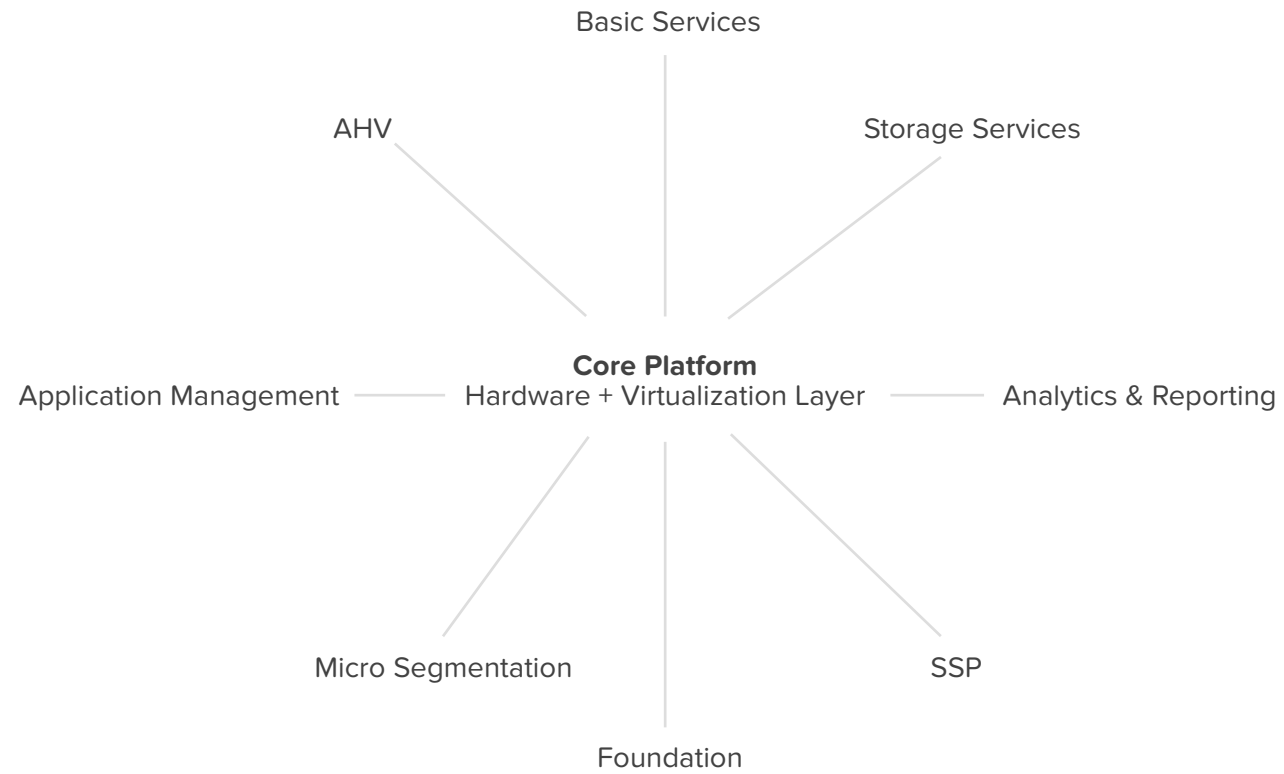

# Core Platform

The core building blocks of web scale infrastructure

# Basic Services

Standard capabilities built in to the platform

# Micro Segmentation

Secure network communication within the data center

# Application Management

Manage applications and orchestrate them across clouds