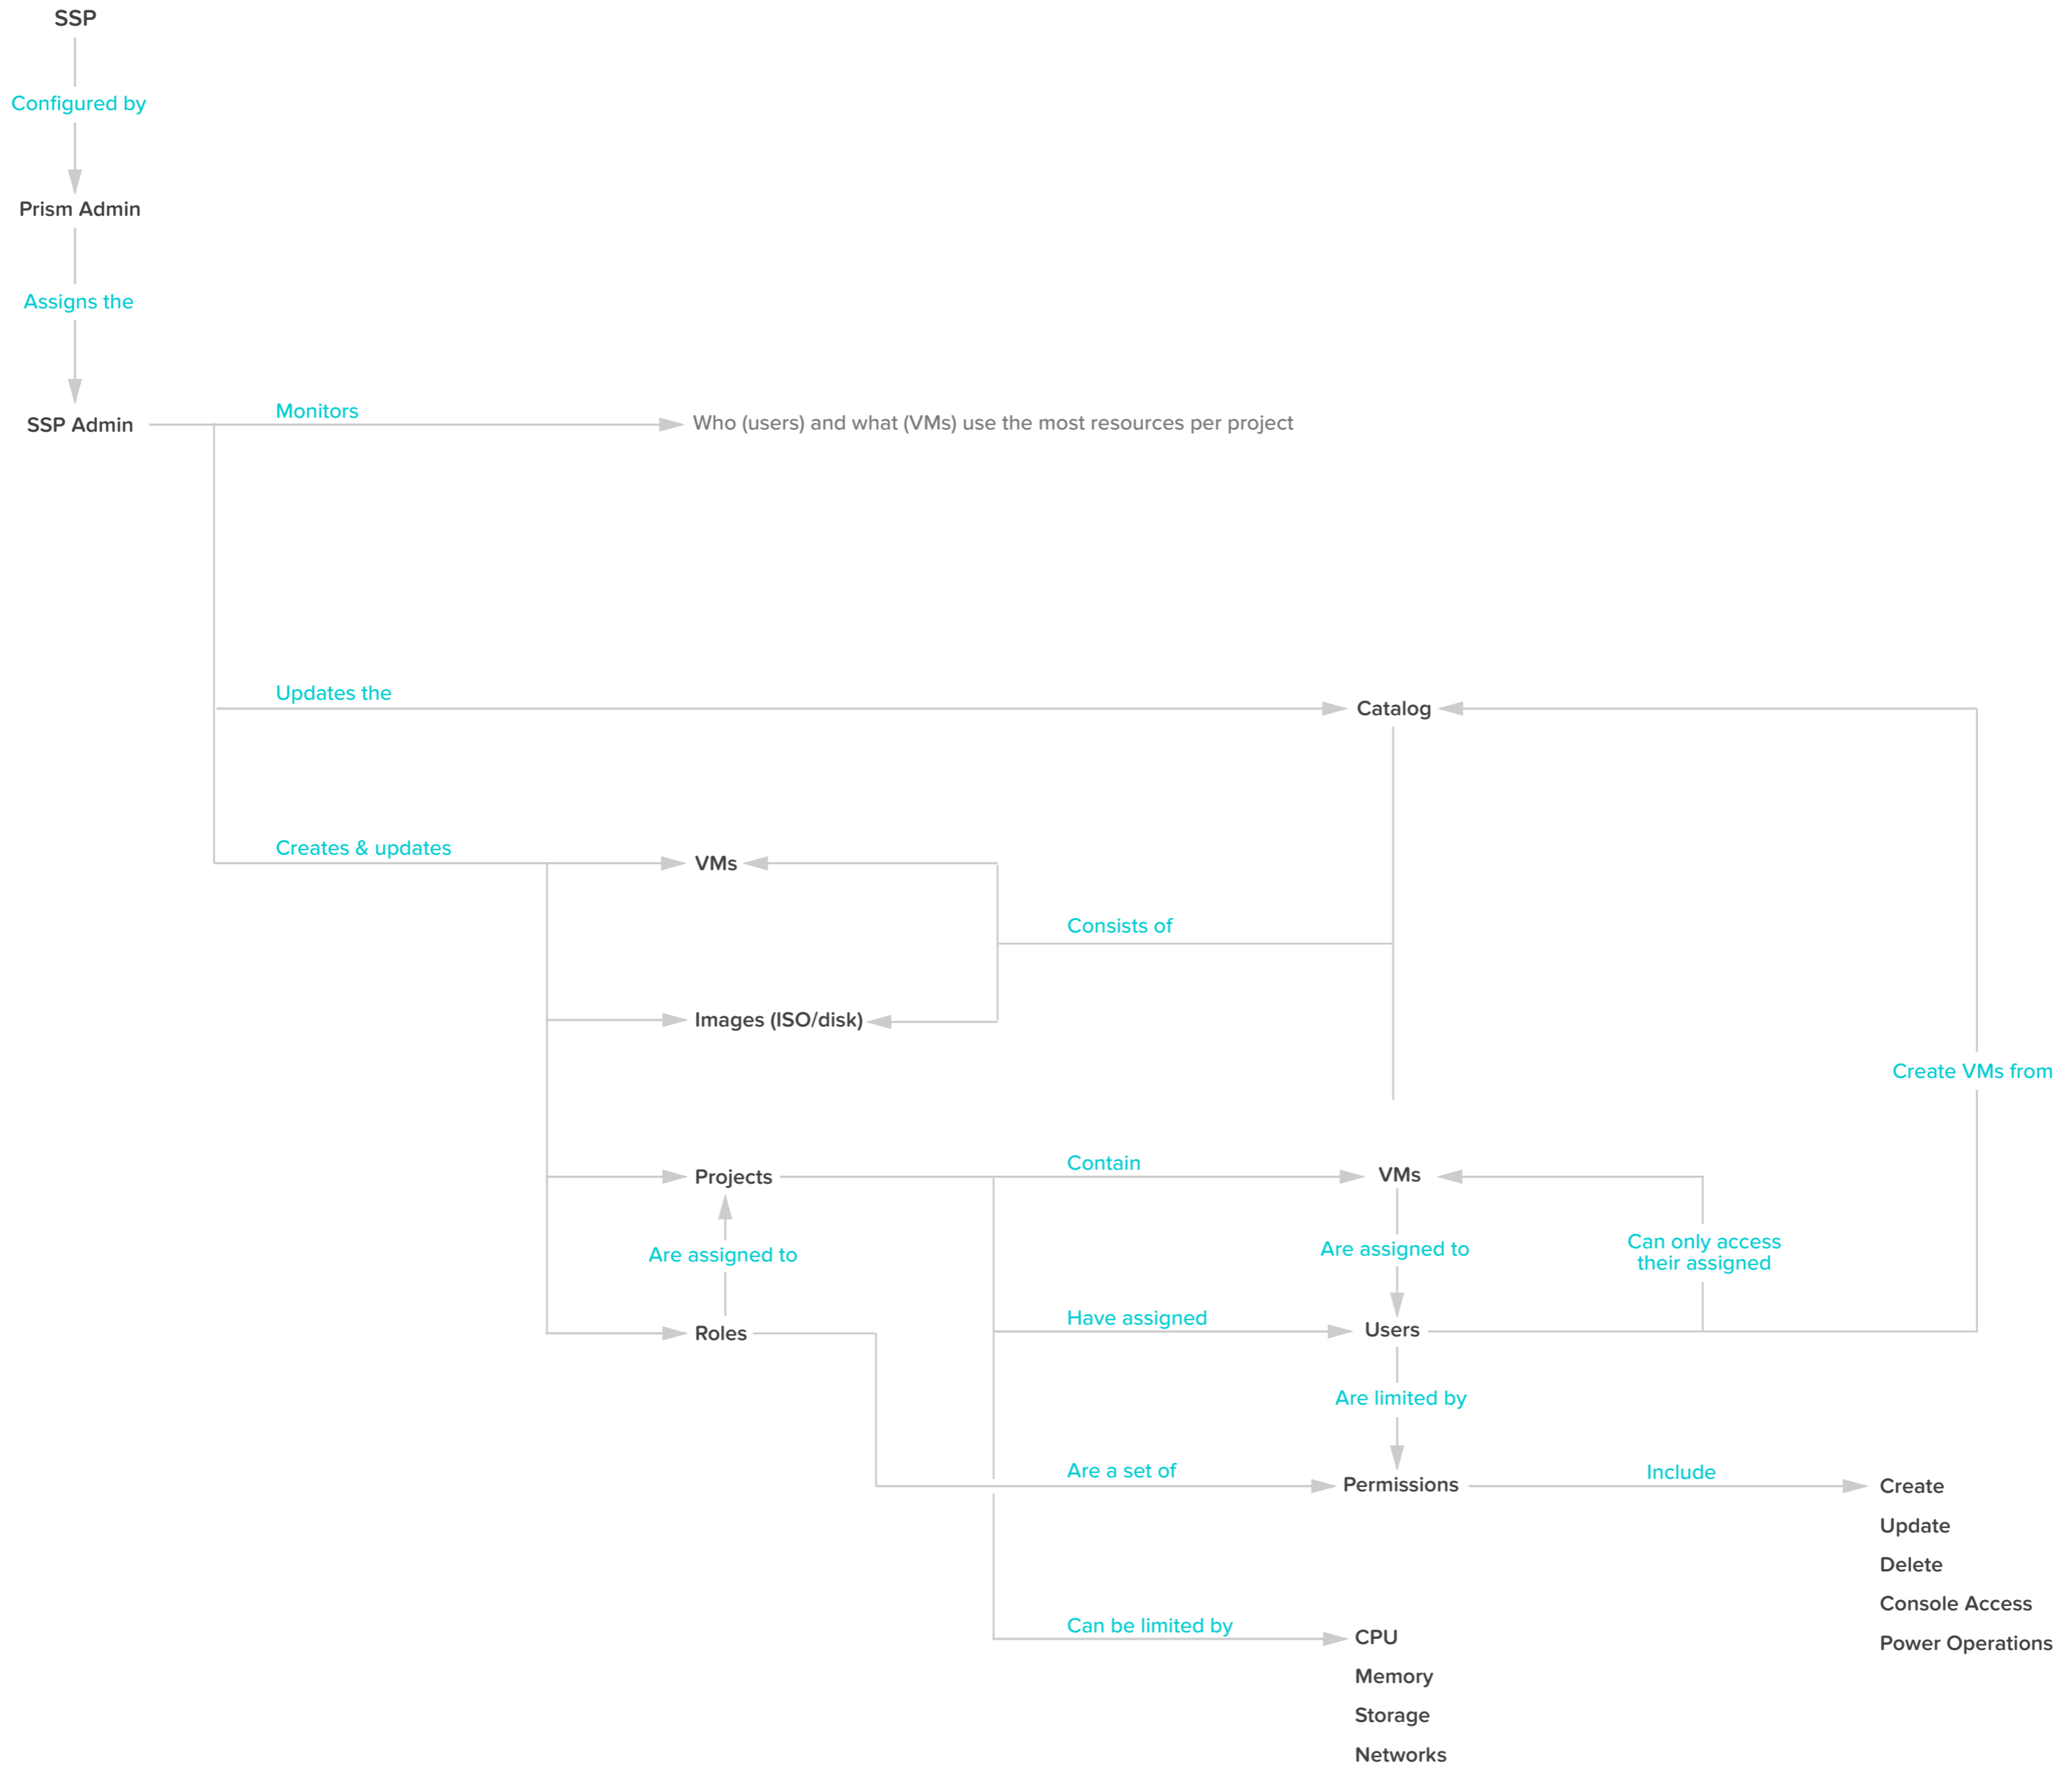

SSP

Allows individuals to provision apps and VMs without IT intervention