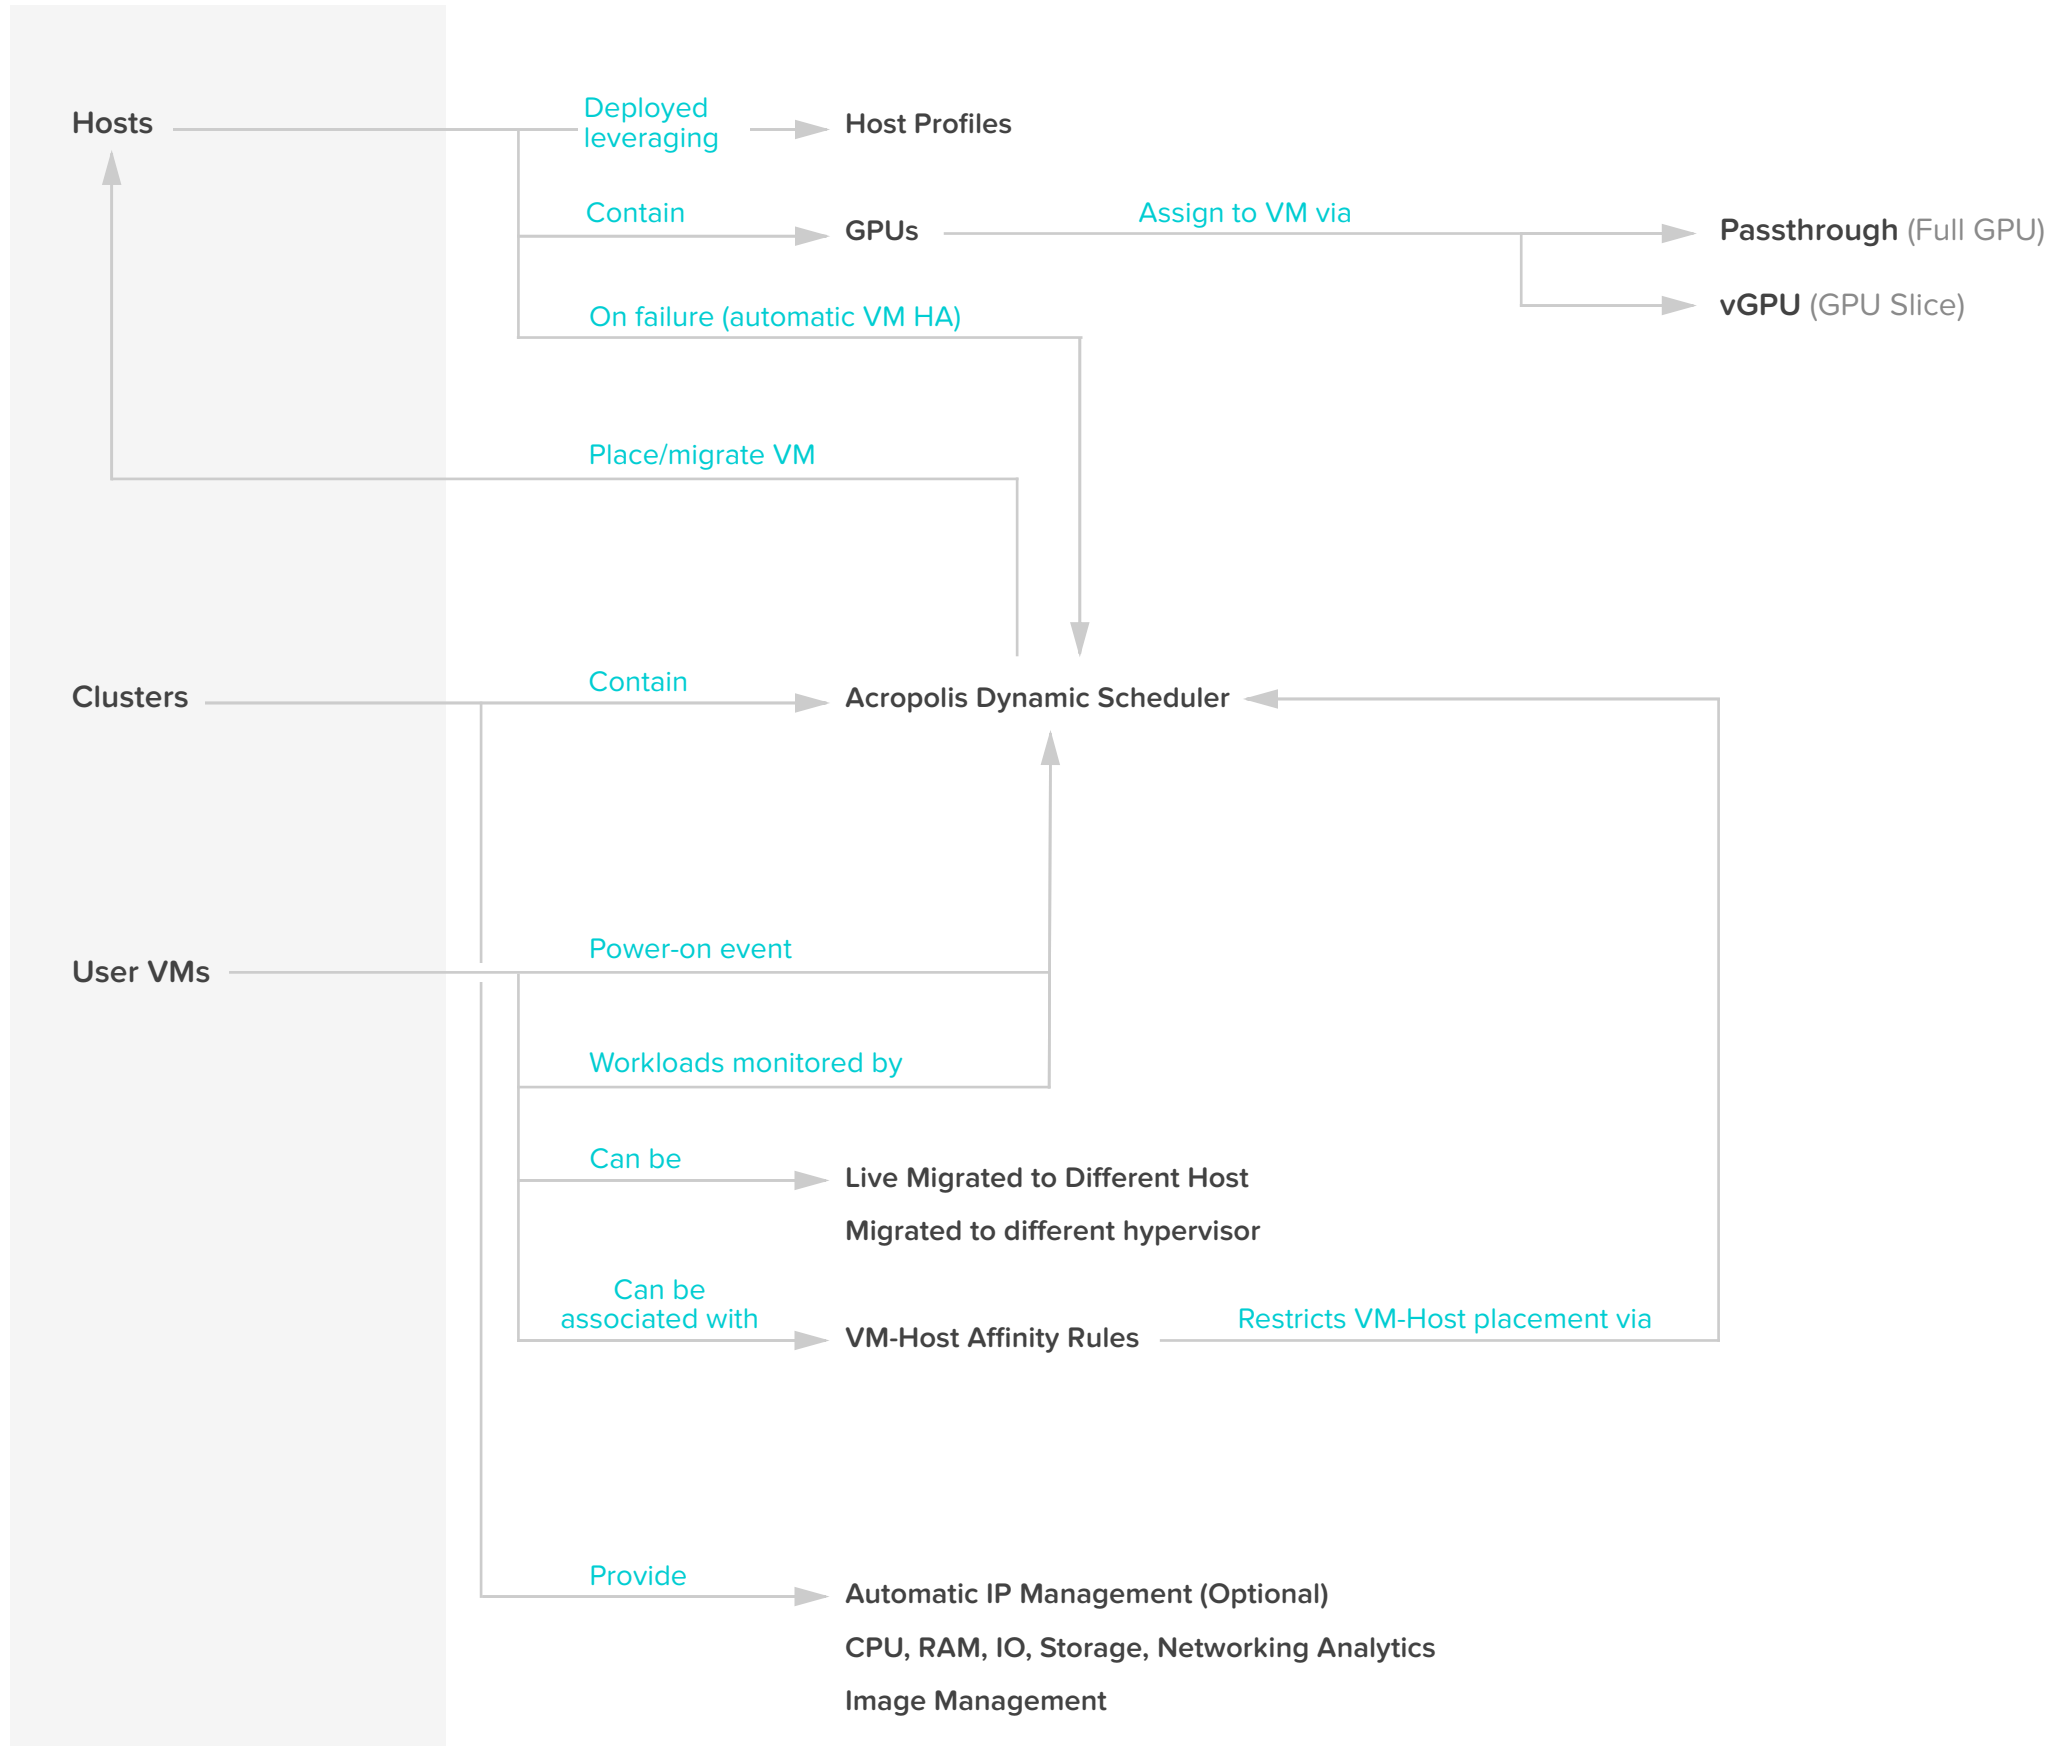

AHV

Nutanix hypervisor optimized for hyperconverged infrastructure

Core Nutanix Platform