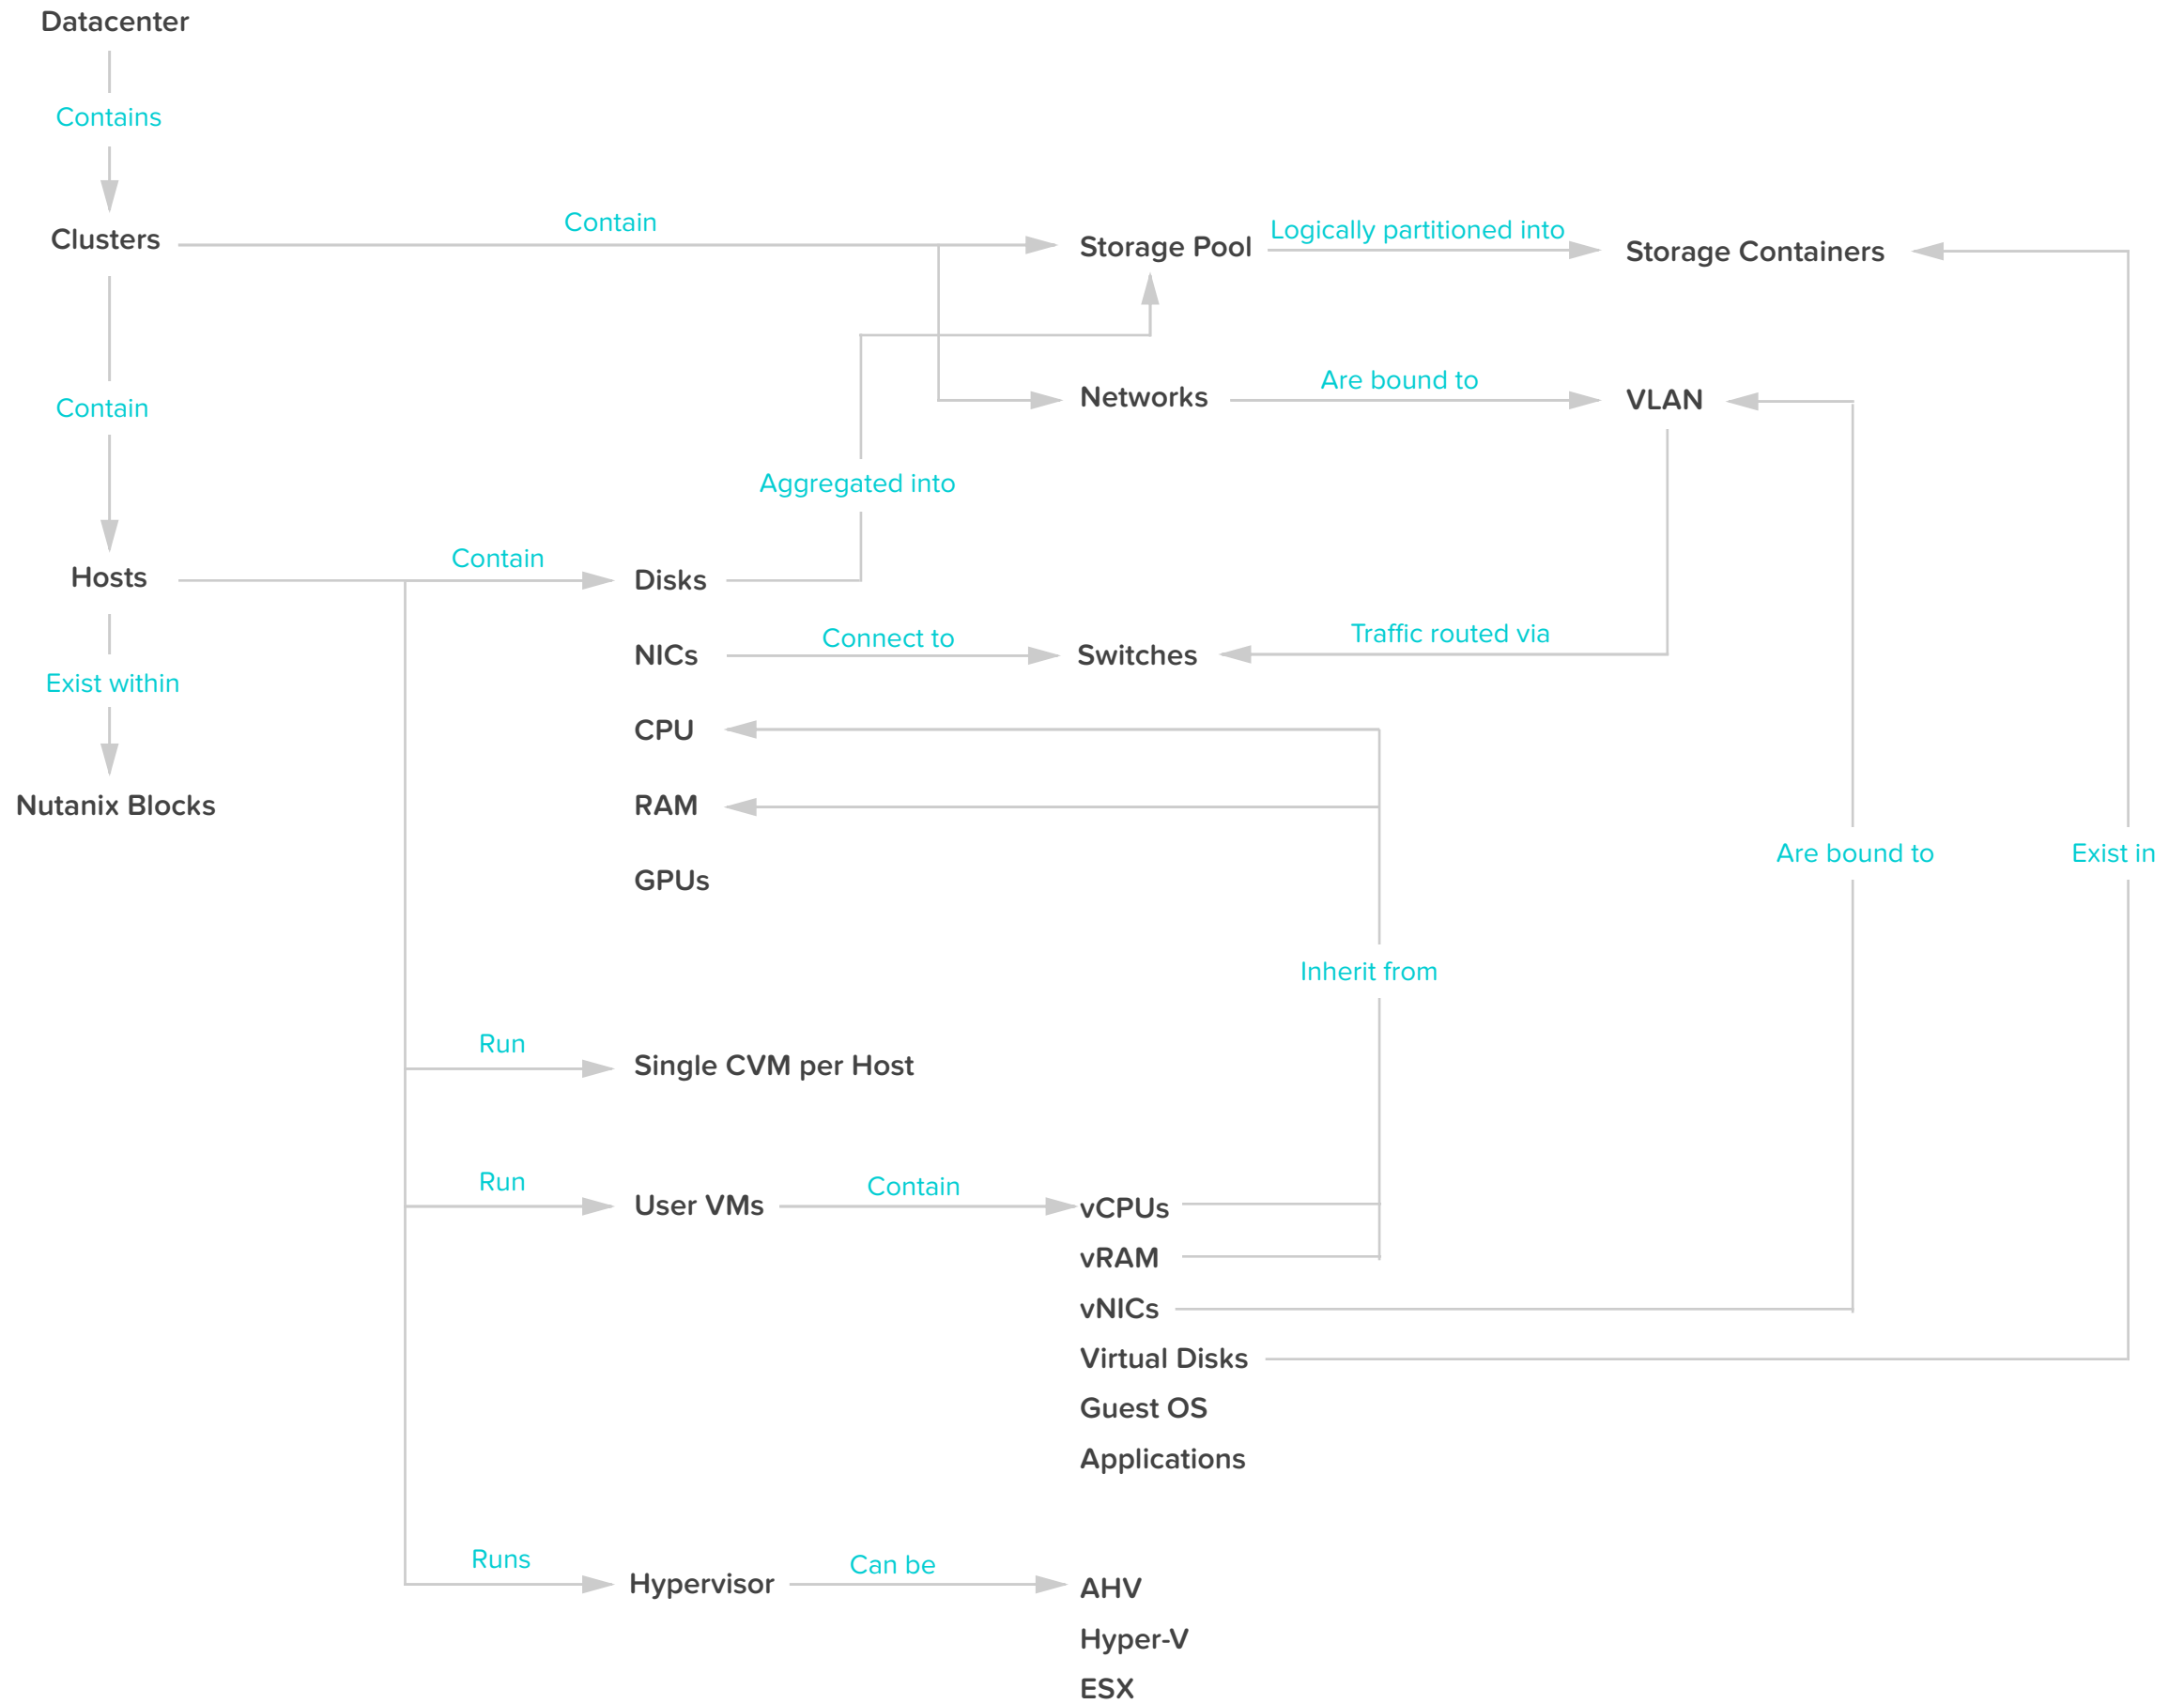

# Overview

The Nutanix landscape of products and services

# Core Platform

The core building blocks of web scale infrastructure

# Basic Services

Standard capabilities built in to the platform